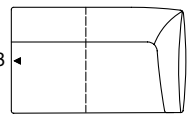

SOB 132/232
(Double round steel leg, RAL 9005 Jet black)

SE 132
(Double round steel leg, RAL 9005 Jet black)

OVERVIEW OF RANGE

Front view/Top view

Sofa in widths: 192, 212, 232 cm

SOB 132/192

SOB 132/212

SOB 132/232

SOB 132/192

SOB 132/212

SOB 132/232

Sectional sofa in widths: 146, 166, 186, 206 cm

ASO 132/146 le

ASO 132/146 ri

ASO 132/166 le

ASO 132/166 ri

ASO 132/146 le

ASO 132/146 ri

ASO 132/166 le

ASO 132/166 ri

OVERVIEW OF RANGE

Front view/Top view

Sectional sofa in widths: 146, 166, 186, 206 cm

ASO 132/186 le