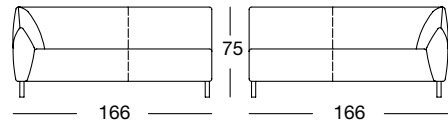

SOB 132/232
(Double round steel leg, RAL 9005 Jet black)

SE 132
(Double round steel leg, RAL 9005 Jet black)

OVERVIEW OF RANGE

Front view/Top view

Sofa in widths: 192, 212, 232 cm

SOB 132/192

SOB 132/212

SOB 132/232

SOB 132/192

SOB 132/212

SOB 132/232

Sectional sofa in widths: 146, 166, 186, 206 cm

ASO 132/146 le

ASO 132/146 ri

ASO 132/166 le

ASO 132/166 ri

ASO 132/146 le

ASO 132/146 ri

ASO 132/166 le

ASO 132/166 ri

OVERVIEW OF RANGE

Front view/Top view

Sectional sofa in widths: 146, 166, 186, 206 cm

ASO 132/186 le