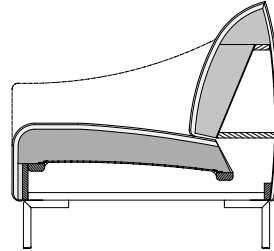

Design: Design-Team Yonoh

freistil
132

PROFILE

TECHNICAL DESIGN

- / Wooden inner frame
 - / Spring system: nosag spring
 - / Seat in polyurethane foam, "density" 37 kg/m³
 - / Back in polyurethane foam, "density" 30 kg/m³
- The data of "density" can vary in a range of +/-10%.

ASO/SOB 132

INFORMATION

- / **Choice of seat height 40, 43 or 46 cm. However seat height 46 cm is only possible with the solid steel leg, tubular steel leg and tapered foot oak (even sloping conical bases). Please specify on ordering.**
- / The range is only suitable for velour covers to a limited extent. The fell seams and piping can lead to lines in the pile.
- / With modular systems, velour covers can lead to different pile alignments and therefore to different shine properties.
- / There are more dividing seams in leather covers than in fabric covers. Detailed information about this can be found in the info section.
- / Repeat and patterned fabrics cannot be processed with this range.
- / For ergonomic reasons, only the seat area of model ASS-PSZ – not the leg rest – is sprung. So if the leg rest is used as a seat it will feel much firmer.