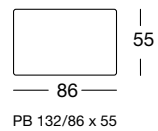

Front view/Top view

Closing chair with fixed footstool: 126 cm

Corner unit: 88 x 88 cm

Upholstered bench element: 86 x 55 cm

Side view

Armchair

EXAMPLES OF COMBINATIONS

Examples of combinations are not shown to scale.