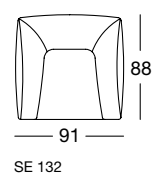

SOB 132/192

SOB 132/212

SOB 132/232

Sectional sofa in widths: 146, 166, 186, 206 cm

ASO 132/146 le

ASO 132/146 ri

ASO 132/166 le

ASO 132/166 ri

ASO 132/146 le

ASO 132/146 ri

ASO 132/166 le

ASO 132/166 ri

OVERVIEW OF RANGE

Front view/Top view

Sectional sofa in widths: 146, 166, 186, 206 cm

ASO 132/186 le

Front view/Top view

Closing chair with fixed footstool: 126 cm

Corner unit: 88 x 88 cm

Upholstered bench element: 86 x 55 cm

Side view

Armchair

EXAMPLES OF COMBINATIONS

Examples of combinations are not shown to scale.