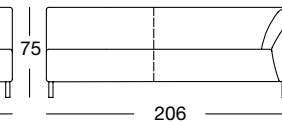

ASO 132/146 le

ASO 132/146 ri

ASO 132/166 le

ASO 132/166 ri

OVERVIEW OF RANGE

Front view/Top view

Sectional sofa in widths: 146, 166, 186, 206 cm

ASO 132/186 le

ASO 132/186 ri

ASO 132/186 le

ASO 132/186 ri

ASO 132/206 le

ASO 132/206 ri

ASO 132/206 le

ASO 132/206 ri

OVERVIEW OF RANGE

Front view/Top view

Closing chair with fixed footstool: 126 cm

Corner unit: 88 x 88 cm

Upholstered bench element: 86 x 55 cm

Side view

Armchair

EXAMPLES OF COMBINATIONS

Examples of combinations are not shown to scale.