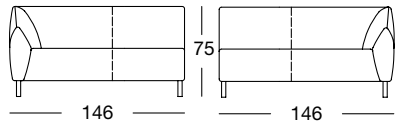

SOB 132/232
(Double round steel leg, RAL 9005 Jet black)

SE 132
(Double round steel leg, RAL 9005 Jet black)

OVERVIEW OF RANGE

Front view/Top view

Sofa in widths: 192, 212, 232 cm

SOB 132/192

SOB 132/212

SOB 132/232

SOB 132/192

SOB 132/212

SOB 132/232

Sectional sofa in widths: 146, 166, 186, 206 cm

ASO 132/146 le

ASO 132/146 ri

ASO 132/166 le

ASO 132/166 ri

ASO 132/146 le

ASO 132/146 ri

ASO 132/166 le

ASO 132/166 ri

OVERVIEW OF RANGE

Front view/Top view

Sectional sofa in widths: 146, 166, 186, 206 cm

ASO 132/186 le