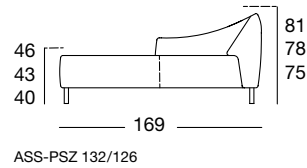

Front view/Top view

Closing chair with fixed footstool: 126 cm

Corner unit: 88 x 88 cm

Upholstered bench element: 86 x 55 cm

Side view

Armchair

EXAMPLES OF COMBINATIONS

Examples of combinations are not shown to scale.