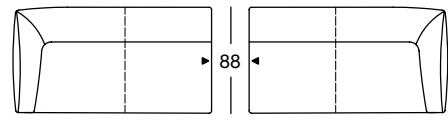

SOB 132/232
(Double round steel leg, RAL 9005 Jet black)

SE 132
(Double round steel leg, RAL 9005 Jet black)

OVERVIEW OF RANGE

Front view/Top view

Sofa in widths: 192, 212, 232 cm

SOB 132/192

SOB 132/212

SOB 132/232

SOB 132/192

SOB 132/212

SOB 132/232

Sectional sofa in widths: 146, 166, 186, 206 cm

ASO 132/146 le

ASO 132/146 ri

ASO 132/166 le

ASO 132/166 ri

ASO 132/146 le

ASO 132/146 ri

ASO 132/166 le

ASO 132/166 ri

OVERVIEW OF RANGE

Front view/Top view

Sectional sofa in widths: 146, 166, 186, 206 cm

ASO 132/186 le