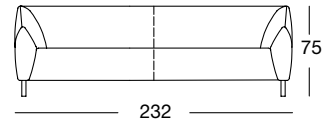

SOB 132/232
(Double round steel leg, RAL 9005 Jet black)

SE 132
(Double round steel leg, RAL 9005 Jet black)

OVERVIEW OF RANGE

Front view/Top view

Sofa in widths: 192, 212, 232 cm

SOB 132/192

SOB 132/212

SOB 132/232

SOB 132/192

SOB 132/212

SOB 132/232

Sectional sofa in widths: 146, 166, 186, 206 cm

ASO 132/146 le

ASO 132/146 ri

ASO 132/166 le

ASO 132/166 ri

ASO 132/146 le

ASO 132/146 ri

ASO 132/166 le

ASO 132/166 ri

OVERVIEW OF RANGE

Front view/Top view

Sectional sofa in widths: 146, 166, 186, 206 cm

ASO 132/186 le