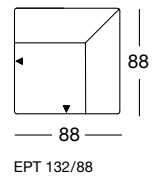

ASO 132/146 le

ASO 132/146 ri

ASO 132/166 le

ASO 132/166 ri

OVERVIEW OF RANGE

Front view/Top view

Sectional sofa in widths: 146, 166, 186, 206 cm

ASO 132/186 le

ASO 132/186 ri

ASO 132/186 le

ASO 132/186 ri

ASO 132/206 le

ASO 132/206 ri

ASO 132/206 le

ASO 132/206 ri

OVERVIEW OF RANGE

Front view/Top view

Closing chair with fixed footstool: 126 cm

Corner unit: 88 x 88 cm

Upholstered bench element: 86 x 55 cm

Side view

Armchair

EXAMPLES OF COMBINATIONS

Examples of combinations are not shown to scale.