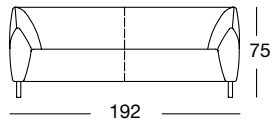

SOB 132/232
(Double round steel leg, RAL 9005 Jet black)

SE 132
(Double round steel leg, RAL 9005 Jet black)

OVERVIEW OF RANGE

Front view/Top view

Sofa in widths: 192, 212, 232 cm

SOB 132/192

SOB 132/212

SOB 132/232

SOB 132/192

SOB 132/212

SOB 132/232

Sectional sofa in widths: 146, 166, 186, 206 cm

ASO 132/146 le

ASO 132/146 ri

ASO 132/166 le

ASO 132/166 ri

ASO 132/146 le

ASO 132/146 ri

ASO 132/166 le

ASO 132/166 ri

OVERVIEW OF RANGE

Front view/Top view

Sectional sofa in widths: 146, 166, 186, 206 cm

ASO 132/186 le