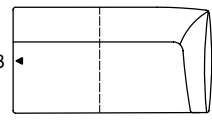

SOB 132/232
(Double round steel leg, RAL 9005 Jet black)

SE 132
(Double round steel leg, RAL 9005 Jet black)

OVERVIEW OF RANGE

Front view/Top view

Sofa in widths: 192, 212, 232 cm

SOB 132/192

SOB 132/212

SOB 132/232

SOB 132/192

SOB 132/212

SOB 132/232

Sectional sofa in widths: 146, 166, 186, 206 cm

ASO 132/146 le

ASO 132/146 ri

ASO 132/166 le

ASO 132/166 ri

ASO 132/146 le

ASO 132/146 ri

ASO 132/166 le

ASO 132/166 ri

OVERVIEW OF RANGE

Front view/Top view

Sectional sofa in widths: 146, 166, 186, 206 cm

ASO 132/186 le