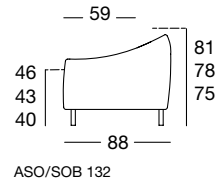

ASO 132/146 le

ASO 132/146 ri

ASO 132/166 le

ASO 132/166 ri

OVERVIEW OF RANGE

Front view/Top view

Sectional sofa in widths: 146, 166, 186, 206 cm

ASO 132/186 le

Front view/Top view

Closing chair with fixed footstool: 126 cm

Corner unit: 88 x 88 cm

Upholstered bench element: 86 x 55 cm

Side view

Armchair

EXAMPLES OF COMBINATIONS

Examples of combinations are not shown to scale.