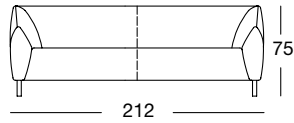

SOB 132/232
(Double round steel leg, RAL 9005 Jet black)

SE 132
(Double round steel leg, RAL 9005 Jet black)

OVERVIEW OF RANGE

Front view/Top view

Sofa in widths: 192, 212, 232 cm

SOB 132/192

SOB 132/212

SOB 132/232

SOB 132/192

SOB 132/212

SOB 132/232

Sectional sofa in widths: 146, 166, 186, 206 cm

ASO 132/146 le

ASO 132/146 ri

ASO 132/166 le

ASO 132/166 ri

ASO 132/146 le

ASO 132/146 ri

ASO 132/166 le

ASO 132/166 ri

OVERVIEW OF RANGE

Front view/Top view

Sectional sofa in widths: 146, 166, 186, 206 cm

ASO 132/186 le