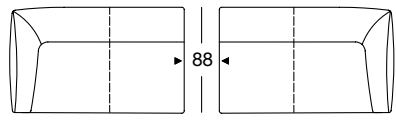

SOB 132/232
(Double round steel leg, RAL 9005 Jet black)

SE 132
(Double round steel leg, RAL 9005 Jet black)

OVERVIEW OF RANGE

Front view/Top view

Sofa in widths: 192, 212, 232 cm

SOB 132/192

SOB 132/212

SOB 132/232

SOB 132/192

SOB 132/212

SOB 132/232

Sectional sofa in widths: 146, 166, 186, 206 cm

ASO 132/146 le

ASO 132/146 ri

ASO 132/166 le

ASO 132/166 ri

ASO 132/146 le

ASO 132/146 ri

ASO 132/166 le

ASO 132/166 ri

OVERVIEW OF RANGE

Front view/Top view

Sectional sofa in widths: 146, 166, 186, 206 cm

ASO 132/186 le