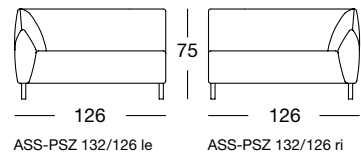

ASO 132/146 le

ASO 132/146 ri

ASO 132/166 le

ASO 132/166 ri

OVERVIEW OF RANGE

Front view/Top view

Sectional sofa in widths: 146, 166, 186, 206 cm

ASO 132/186 le

ASO 132/186 ri

ASO 132/186 le

ASO 132/186 ri

ASO 132/206 le

ASO 132/206 ri

ASO 132/206 le

ASO 132/206 ri

OVERVIEW OF RANGE

Front view/Top view

Closing chair with fixed footstool: 126 cm

Corner unit: 88 x 88 cm

Upholstered bench element: 86 x 55 cm

Side view

Armchair

EXAMPLES OF COMBINATIONS

Examples of combinations are not shown to scale.