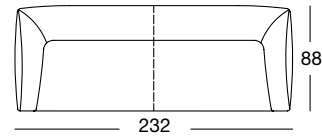

SOB 132/232
(Double round steel leg, RAL 9005 Jet black)

SE 132
(Double round steel leg, RAL 9005 Jet black)

OVERVIEW OF RANGE

Front view/Top view

Sofa in widths: 192, 212, 232 cm

SOB 132/192

SOB 132/212

SOB 132/232

SOB 132/192

SOB 132/212

SOB 132/232

Sectional sofa in widths: 146, 166, 186, 206 cm

ASO 132/146 le

ASO 132/146 ri

ASO 132/166 le

ASO 132/166 ri

ASO 132/146 le

ASO 132/146 ri

ASO 132/166 le

ASO 132/166 ri

OVERVIEW OF RANGE

Front view/Top view

Sectional sofa in widths: 146, 166, 186, 206 cm

ASO 132/186 le