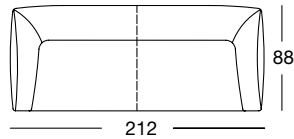

SOB 132/232
(Double round steel leg, RAL 9005 Jet black)

SE 132
(Double round steel leg, RAL 9005 Jet black)

OVERVIEW OF RANGE

Front view/Top view

Sofa in widths: 192, 212, 232 cm

SOB 132/192

SOB 132/212

SOB 132/232

SOB 132/192

SOB 132/212

SOB 132/232

Sectional sofa in widths: 146, 166, 186, 206 cm

ASO 132/146 le

ASO 132/146 ri

ASO 132/166 le

ASO 132/166 ri

ASO 132/146 le

ASO 132/146 ri

ASO 132/166 le

ASO 132/166 ri

OVERVIEW OF RANGE

Front view/Top view

Sectional sofa in widths: 146, 166, 186, 206 cm

ASO 132/186 le