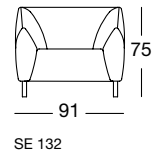

ASO 132/146 le

ASO 132/146 ri

ASO 132/166 le

ASO 132/166 ri

OVERVIEW OF RANGE

Front view/Top view

Sectional sofa in widths: 146, 166, 186, 206 cm

ASO 132/186 le

Front view/Top view

Closing chair with fixed footstool: 126 cm

Corner unit: 88 x 88 cm

Upholstered bench element: 86 x 55 cm

Side view

Armchair

EXAMPLES OF COMBINATIONS

Examples of combinations are not shown to scale.