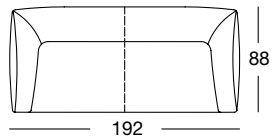

SOB 132/232
(Double round steel leg, RAL 9005 Jet black)

SE 132
(Double round steel leg, RAL 9005 Jet black)

OVERVIEW OF RANGE

Front view/Top view

Sofa in widths: 192, 212, 232 cm

SOB 132/192

SOB 132/212

SOB 132/232

SOB 132/192

SOB 132/212

SOB 132/232

Sectional sofa in widths: 146, 166, 186, 206 cm

ASO 132/146 le

ASO 132/146 ri

ASO 132/166 le

ASO 132/166 ri

ASO 132/146 le

ASO 132/146 ri

ASO 132/166 le

ASO 132/166 ri

OVERVIEW OF RANGE

Front view/Top view

Sectional sofa in widths: 146, 166, 186, 206 cm

ASO 132/186 le