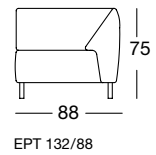

SOB 132/192

SOB 132/212

SOB 132/232

Sectional sofa in widths: 146, 166, 186, 206 cm

ASO 132/146 le

ASO 132/146 ri

ASO 132/166 le

ASO 132/166 ri

ASO 132/146 le

ASO 132/146 ri

ASO 132/166 le

ASO 132/166 ri

OVERVIEW OF RANGE

Front view/Top view

Sectional sofa in widths: 146, 166, 186, 206 cm

ASO 132/186 le

ASO 132/186 ri

ASO 132/186 le

ASO 132/186 ri

ASO 132/206 le

ASO 132/206 ri

ASO 132/206 le

ASO 132/206 ri

OVERVIEW OF RANGE

Front view/Top view

Closing chair with fixed footstool: 126 cm

Corner unit: 88 x 88 cm

Upholstered bench element: 86 x 55 cm

Side view

Armchair

EXAMPLES OF COMBINATIONS

Examples of combinations are not shown to scale.