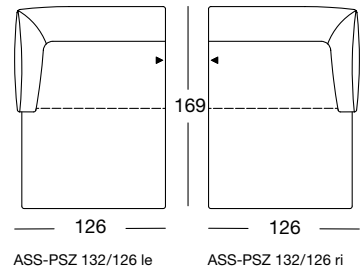

ASO 132/146 le

ASO 132/146 ri

ASO 132/166 le

ASO 132/166 ri

OVERVIEW OF RANGE

Front view/Top view

Sectional sofa in widths: 146, 166, 186, 206 cm

ASO 132/186 le

ASO 132/186 ri

ASO 132/186 le

ASO 132/186 ri

ASO 132/206 le

ASO 132/206 ri

ASO 132/206 le

ASO 132/206 ri

OVERVIEW OF RANGE

Front view/Top view

Closing chair with fixed footstool: 126 cm

Corner unit: 88 x 88 cm

Upholstered bench element: 86 x 55 cm

Side view

Armchair

EXAMPLES OF COMBINATIONS

Examples of combinations are not shown to scale.