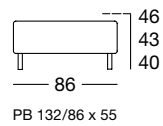

ASO 132/186 ri

ASO 132/186 le

ASO 132/186 ri

ASO 132/206 le

ASO 132/206 ri

ASO 132/206 le

ASO 132/206 ri

OVERVIEW OF RANGE

Front view/Top view

Closing chair with fixed footstool: 126 cm

Corner unit: 88 x 88 cm

Upholstered bench element: 86 x 55 cm

Side view

Armchair

EXAMPLES OF COMBINATIONS

Examples of combinations are not shown to scale.