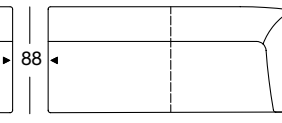

ASO 132/146 le

ASO 132/146 ri

ASO 132/166 le

ASO 132/166 ri

OVERVIEW OF RANGE

Front view/Top view

Sectional sofa in widths: 146, 166, 186, 206 cm

ASO 132/186 le

ASO 132/186 ri

ASO 132/186 le

ASO 132/186 ri

ASO 132/206 le

ASO 132/206 ri

ASO 132/206 le

ASO 132/206 ri

OVERVIEW OF RANGE

Front view/Top view

Closing chair with fixed footstool: 126 cm

Corner unit: 88 x 88 cm

Upholstered bench element: 86 x 55 cm

Side view

Armchair

EXAMPLES OF COMBINATIONS

Examples of combinations are not shown to scale.