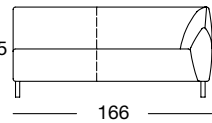

SOB 132/232
(Double round steel leg, RAL 9005 Jet black)

SE 132
(Double round steel leg, RAL 9005 Jet black)

OVERVIEW OF RANGE

Front view/Top view

Sofa in widths: 192, 212, 232 cm

SOB 132/192

SOB 132/212

SOB 132/232

SOB 132/192

SOB 132/212

SOB 132/232

Sectional sofa in widths: 146, 166, 186, 206 cm

ASO 132/146 le

ASO 132/146 ri

ASO 132/166 le

ASO 132/166 ri

ASO 132/146 le

ASO 132/146 ri

ASO 132/166 le

ASO 132/166 ri

OVERVIEW OF RANGE

Front view/Top view

Sectional sofa in widths: 146, 166, 186, 206 cm

ASO 132/186 le