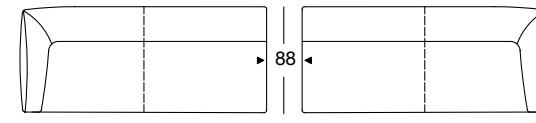

ASO 132/146 le

ASO 132/146 ri

ASO 132/166 le

ASO 132/166 ri

OVERVIEW OF RANGE

Front view/Top view

Sectional sofa in widths: 146, 166, 186, 206 cm

ASO 132/186 le

ASO 132/186 ri

ASO 132/186 le

ASO 132/186 ri

ASO 132/206 le

ASO 132/206 ri

ASO 132/206 le

ASO 132/206 ri

OVERVIEW OF RANGE

Front view/Top view

Closing chair with fixed footstool: 126 cm

Corner unit: 88 x 88 cm

Upholstered bench element: 86 x 55 cm

Side view

Armchair

EXAMPLES OF COMBINATIONS

Examples of combinations are not shown to scale.