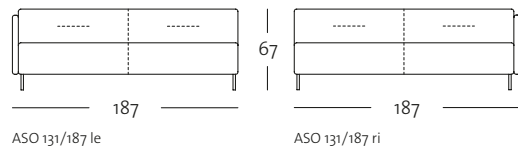

SOB 131/252

SOB 131/232

SOB 131/252

OVERVIEW OF RANGE

Front view/Top view

Sectional sofa in widths: 147, 167, 187, 207 cm

ASO 131/147 le

ASO 131/147 ri

ASO 131/147 le

ASO 131/147 ri

ASO 131/167 le

ASO 131/167 ri

ASO 131/167 le

ASO 131/167 ri

OVERVIEW OF RANGE

Front view/Top view

Sectional sofa in widths: 147, 167, 187, 207 cm

OVERVIEW OF RANGE

Front view/Top view

Closing chair with fixed footstool: 117 cm

Side view

OVERVIEW OF RANGE

Front view/Top view

Upholstered bench element: 85 x 61 cm