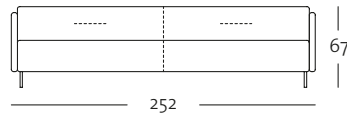

OVERVIEW OF RANGE

Front view/Top view

Sofa in widths: 192, 212, 232, 252 cm

SOB 131/192

SOB 131/212

SOB 131/192

SOB 131/212

SOB 131/232

SOB 131/252

SOB 131/232

SOB 131/252

OVERVIEW OF RANGE

Front view/Top view

Sectional sofa in widths: 147, 167, 187, 207 cm

ASO 131/147 le

ASO 131/147 ri