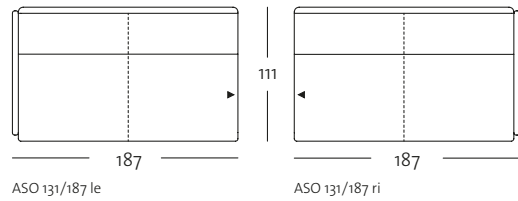

SOB 131/252

SOB 131/232

SOB 131/252

OVERVIEW OF RANGE

Front view/Top view

Sectional sofa in widths: 147, 167, 187, 207 cm

ASO 131/147 le

ASO 131/147 ri

ASO 131/147 le

ASO 131/147 ri

ASO 131/167 le

ASO 131/167 ri

ASO 131/167 le

ASO 131/167 ri

OVERVIEW OF RANGE

Front view/Top view

Sectional sofa in widths: 147, 167, 187, 207 cm

OVERVIEW OF RANGE

Front view/Top view

Closing chair with fixed footstool: 117 cm

Side view

OVERVIEW OF RANGE

Front view/Top view

Upholstered bench element: 85 x 61 cm