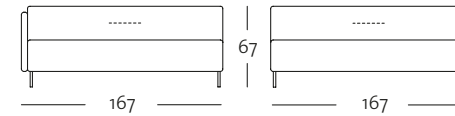

ASO 131/167 le

ASO 131/167 ri