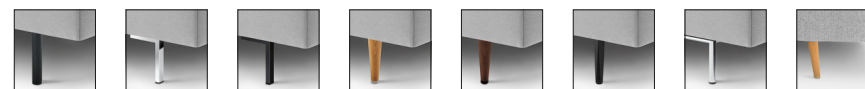

LEG VERSIONS – shifted inwards (= ER)

Tubular steel leg, RAL 9005 Jet black	Steel leg, polished chrome	Steel leg, RAL 9005 Jet black	Tapered foot, oak natural	Tapered foot, oak brown stained	Solid steel leg, RAL 9005 Jet black	Tubular steel frame, polished chrome	Sloping conical base, oak natural