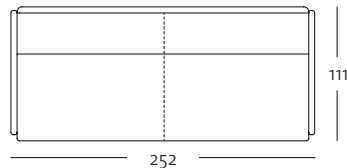

OVERVIEW OF RANGE

Front view/Top view

Sofa in widths: 192, 212, 232, 252 cm

SOB 131/192

SOB 131/212

SOB 131/192

SOB 131/212

SOB 131/232

SOB 131/252

SOB 131/232

SOB 131/252

OVERVIEW OF RANGE

Front view/Top view

Sectional sofa in widths: 147, 167, 187, 207 cm

ASO 131/147 le

ASO 131/147 ri