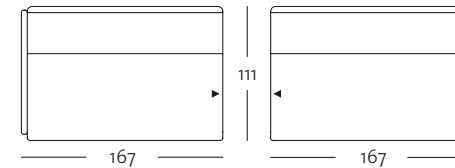

ASO 131/167 le

ASO 131/167 ri