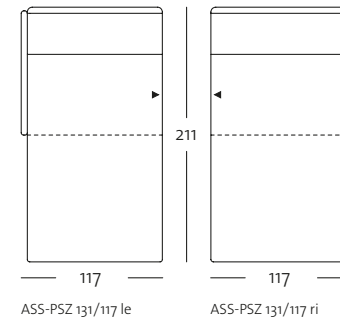

SOB 131/252

SOB 131/232

SOB 131/252

OVERVIEW OF RANGE

Front view/Top view

Sectional sofa in widths: 147, 167, 187, 207 cm

ASO 131/147 le

ASO 131/147 ri

ASO 131/147 le

ASO 131/147 ri

ASO 131/167 le

ASO 131/167 ri

ASO 131/167 le

ASO 131/167 ri

OVERVIEW OF RANGE

Front view/Top view

Sectional sofa in widths: 147, 167, 187, 207 cm

OVERVIEW OF RANGE

Front view/Top view

Closing chair with fixed footstool: 117 cm

Side view

OVERVIEW OF RANGE

Front view/Top view

Upholstered bench element: 85 x 61 cm