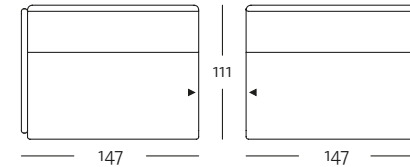

OVERVIEW OF RANGE

Front view/Top view

Sofa in widths: 192, 212, 232, 252 cm

SOB 131/192

SOB 131/212

SOB 131/192

SOB 131/212

SOB 131/232

SOB 131/252

SOB 131/232

SOB 131/252

OVERVIEW OF RANGE

Front view/Top view

Sectional sofa in widths: 147, 167, 187, 207 cm

ASO 131/147 le

ASO 131/147 ri