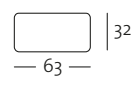

Front view/Top view

Recommended cushions in widths: Ø 45, Ø 65, 63 x 32 cm

KI-R 131/45

KI-R 131/65

RUK 131/63 x 32

KI-R 131/45

KI-R 131/65

RUK 131/63 x 32