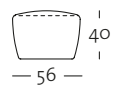

Sectional sofa in widths: 147, 167, 187, 207 cm

OVERVIEW OF RANGE

Front view/Top view

Closing chair with fixed footstool: 117 cm

Side view

OVERVIEW OF RANGE

Front view/Top view

Upholstered bench element: 85 x 61 cm

PB 131/85

Side view

PB 131/85

PB 131/85

Front view/Top view

Matching accessories: Pouf round 131

Pouf-R 131

Pouf-R 131