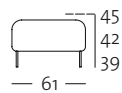

Side view

PB 131/85