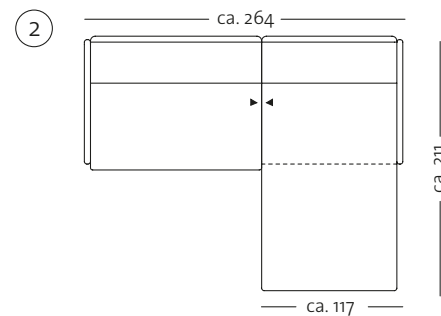

ASO 131/147 le
ASS-PSZ 131/117 ri