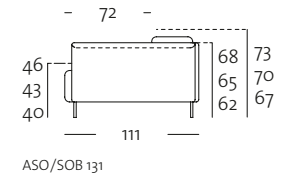

Sectional sofa in widths: 147, 167, 187, 207 cm

OVERVIEW OF RANGE

Front view/Top view

Closing chair with fixed footstool: 117 cm

Side view

OVERVIEW OF RANGE

Front view/Top view

Upholstered bench element: 85 x 61 cm