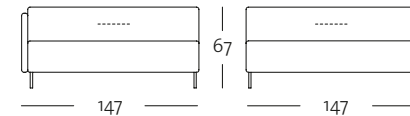

OVERVIEW OF RANGE

Front view/Top view

Sofa in widths: 192, 212, 232, 252 cm

SOB 131/192

SOB 131/212

SOB 131/192

SOB 131/212

SOB 131/232

SOB 131/252

SOB 131/232

SOB 131/252

OVERVIEW OF RANGE

Front view/Top view

Sectional sofa in widths: 147, 167, 187, 207 cm

ASO 131/147 le

ASO 131/147 ri