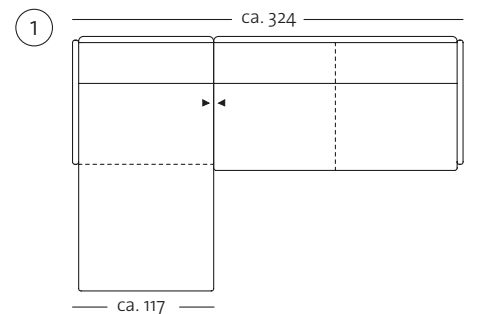

OVERVIEW OF RANGE

Front view/Top view

Upholstered bench element: 85 x 61 cm

Side view

Front view/Top view

Matching accessories: Pouf round 131

Front view/Top view

Recommended cushions in widths: Ø 45, Ø 65, 63 x 32 cm

EXAMPLES OF COMBINATIONS

Examples of combinations are not shown to scale.

ASS-PSZ 131/117 le
ASO 131/207 ri