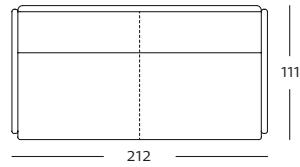

OVERVIEW OF RANGE

Front view/Top view

Sofa in widths: 192, 212, 232, 252 cm

SOB 131/192

SOB 131/212

SOB 131/192

SOB 131/212

SOB 131/232

SOB 131/252

SOB 131/232

SOB 131/252

OVERVIEW OF RANGE

Front view/Top view

Sectional sofa in widths: 147, 167, 187, 207 cm

ASO 131/147 le

ASO 131/147 ri