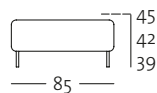

Sectional sofa in widths: 147, 167, 187, 207 cm

OVERVIEW OF RANGE

Front view/Top view

Closing chair with fixed footstool: 117 cm

Side view

OVERVIEW OF RANGE

Front view/Top view

Upholstered bench element: 85 x 61 cm