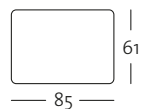

OVERVIEW OF RANGE

Front view/Top view

Upholstered bench element: 85 x 61 cm

Side view

PB 131/85

Front view/Top view

Matching accessories: Pouf round 131

Front view/Top view

Recommended cushions in widths: Ø 45, Ø 65, 63 x 32 cm

EXAMPLES OF COMBINATIONS

Examples of combinations are not shown to scale.