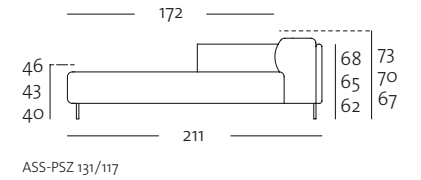

SOB 131/252

SOB 131/232

SOB 131/252

OVERVIEW OF RANGE

Front view/Top view

Sectional sofa in widths: 147, 167, 187, 207 cm

ASO 131/147 le

ASO 131/147 ri

Sectional sofa in widths: 147, 167, 187, 207 cm

OVERVIEW OF RANGE

Front view/Top view

Closing chair with fixed footstool: 117 cm

Side view

OVERVIEW OF RANGE

Front view/Top view

Upholstered bench element: 85 x 61 cm