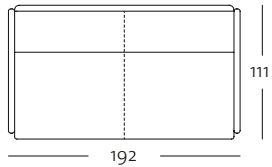

OVERVIEW OF RANGE

Front view/Top view

Sofa in widths: 192, 212, 232, 252 cm

SOB 131/192

SOB 131/212

SOB 131/192

SOB 131/212

SOB 131/232

SOB 131/252

SOB 131/232

SOB 131/252

OVERVIEW OF RANGE

Front view/Top view

Sectional sofa in widths: 147, 167, 187, 207 cm

ASO 131/147 le

ASO 131/147 ri