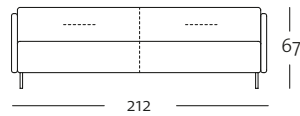

OVERVIEW OF RANGE

Front view/Top view

Sofa in widths: 192, 212, 232, 252 cm

SOB 131/192

SOB 131/212

SOB 131/192

SOB 131/212

SOB 131/232