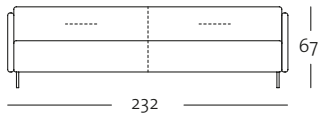

OVERVIEW OF RANGE

Front view/Top view

Sofa in widths: 192, 212, 232, 252 cm

SOB 131/192

SOB 131/212

SOB 131/192

SOB 131/212

SOB 131/232

SOB 131/252

SOB 131/232

SOB 131/252

OVERVIEW OF RANGE

Front view/Top view

Sectional sofa in widths: 147, 167, 187, 207 cm

ASO 131/147 le

ASO 131/147 ri