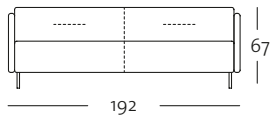

OVERVIEW OF RANGE

Front view/Top view

Sofa in widths: 192, 212, 232, 252 cm

SOB 131/192

SOB 131/212

SOB 131/192

SOB 131/212

SOB 131/232