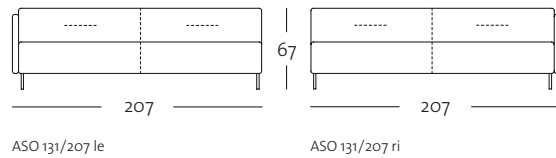

SOB 131/252

SOB 131/232

SOB 131/252

OVERVIEW OF RANGE

Front view/Top view

Sectional sofa in widths: 147, 167, 187, 207 cm

ASO 131/147 le

ASO 131/147 ri

ASO 131/147 le

ASO 131/147 ri

ASO 131/167 le

ASO 131/167 ri

ASO 131/167 le

ASO 131/167 ri

OVERVIEW OF RANGE

Front view/Top view

Sectional sofa in widths: 147, 167, 187, 207 cm

OVERVIEW OF RANGE

Front view/Top view

Closing chair with fixed footstool: 117 cm

Side view

OVERVIEW OF RANGE

Front view/Top view

Upholstered bench element: 85 x 61 cm