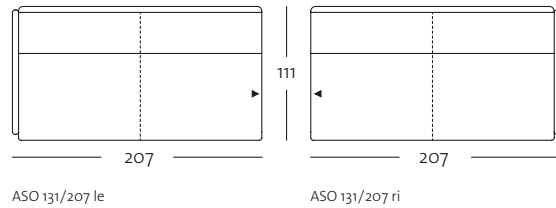

OVERVIEW OF RANGE

Front view/Top view

Sectional sofa in widths: 147, 167, 187, 207 cm