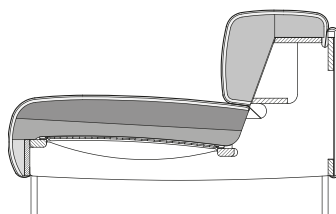

Design: Meike Harde

PROFILE

TECHNICAL DESIGN

- Wooden inner frame
 - Spring system: nosag spring
 - Seat in polyurethane foam, sandwich construction, "density" 50 and 40 kg/m³
 - Back in polyurethane foam, "density" 30 kg/m³
- The data of "density" can vary in a range of +/-10%.

INFORMATION

- Choice of seat height 40, 43 or 46 cm. However seat height 46 cm is only possible with the solid steel leg, tubular steel leg and tapered foot oak (even sloping conical bases). Please specify on ordering.
- Each leg on the side of the arm section can either be fixed externally or moved inside. Please specify on ordering.
- There are more dividing seams in leather covers than in fabric covers. Detailed information about this can be found in the Info section.
- Repeat and patterned fabrics cannot be processed with this range.
- Due to its design, this range has a casual upholstery that has a tendency to develop waviness in the surface of the upholstery, and therefore needs more careful maintenance.
- For ergonomic reasons, only the seat area of model ASS-PSZ – not the leg rest – is sprung. So if the leg rest is used as a seat it will feel much firmer.

SOB 131/230 ER (leg shifted inwards), backrest shell in leather
2 x RUK 63 x 32
(Tubular steel leg, RAL 9005 Jet black)

SOB 131/230 ER (leg shifted inwards), backrest shell in leather
2 x RUK 63 x 32
(Tubular steel leg, RAL 9005 Jet black)