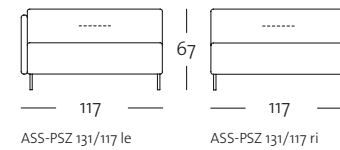

SOB 131/252

SOB 131/232

SOB 131/252

OVERVIEW OF RANGE

Front view/Top view

Sectional sofa in widths: 147, 167, 187, 207 cm

ASO 131/147 le

ASO 131/147 ri

ASO 131/147 le

ASO 131/147 ri

ASO 131/167 le

ASO 131/167 ri

ASO 131/167 le

ASO 131/167 ri

OVERVIEW OF RANGE

Front view/Top view

Sectional sofa in widths: 147, 167, 187, 207 cm

OVERVIEW OF RANGE

Front view/Top view

Closing chair with fixed footstool: 117 cm

Side view

OVERVIEW OF RANGE

Front view/Top view

Upholstered bench element: 85 x 61 cm