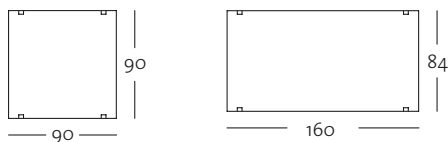

Dining table 90 x 90 cm
Height: 76 cm

Bench 84 x 36 cm
Height: 46 cm

Dining table 160 x 84 cm
Height: 76 cm

Bench 160 x 36 cm
Height: 46 cm

Dining table 90 x 90 cm
Height: 76 cm
Bench 84 x 36 cm
Height: 46 cm
4 x Bench cushion Divina MD 7404

Dining table 160 x 84 cm
Height: 76 cm
Bench 160 x 36 cm
Height: 46 cm
4 x Bench cushion Divina MD 7404

freistil
156

OVERVIEW OF RANGE

Front view/Top view

Dining table in widths: 90 x 90 cm and 160 x 84 cm

Front view/Top view

Bench in widths: 84 x 36 cm and 160 x 36 cm

Front view/Top view

Matching accessory:
Bench cushion 36 x 36 cm