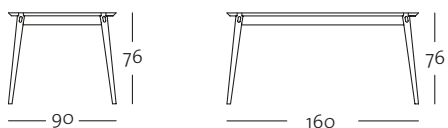

Dining table 90 x 90 cm
Height: 76 cm

Bench 84 x 36 cm
Height: 46 cm

Dining table 160 x 84 cm
Height: 76 cm

Bench 160 x 36 cm
Height: 46 cm

Dining table 90 x 90 cm
Height: 76 cm
Bench 84 x 36 cm
Height: 46 cm
4 x Bench cushion Divina MD 7404

Dining table 160 x 84 cm
Height: 76 cm
Bench 160 x 36 cm
Height: 46 cm
4 x Bench cushion Divina MD 7404

freistil
156

OVERVIEW OF RANGE

Front view/Top view

Dining table in widths: 90 x 90 cm and 160 x 84 cm

Front view/Top view

Bench in widths: 84 x 36 cm and 160 x 36 cm

Front view/Top view

Matching accessory:
Bench cushion 36 x 36 cm