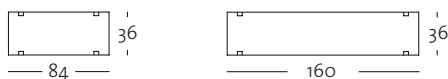

Dining table 90 x 90 cm
Height: 76 cm

Bench 84 x 36 cm
Height: 46 cm

Dining table 160 x 84 cm
Height: 76 cm

Bench 160 x 36 cm
Height: 46 cm

Dining table 90 x 90 cm
Height: 76 cm
Bench 84 x 36 cm
Height: 46 cm
4 x Bench cushion Divina MD 7404

Dining table 160 x 84 cm
Height: 76 cm
Bench 160 x 36 cm
Height: 46 cm
4 x Bench cushion Divina MD 7404

freistil
156

OVERVIEW OF RANGE

Front view/Top view

Dining table in widths: 90 x 90 cm and 160 x 84 cm

Front view/Top view

Bench in widths: 84 x 36 cm and 160 x 36 cm

Front view/Top view

Matching accessory:
Bench cushion 36 x 36 cm