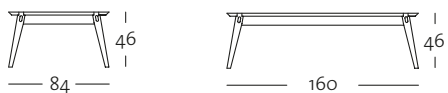

Dining table 90 x 90 cm
Height: 76 cm

Bench 84 x 36 cm
Height: 46 cm

Dining table 160 x 84 cm
Height: 76 cm

Bench 160 x 36 cm
Height: 46 cm

Dining table 90 x 90 cm
Height: 76 cm
Bench 84 x 36 cm
Height: 46 cm
4 x Bench cushion Divina MD 7404

Dining table 160 x 84 cm
Height: 76 cm
Bench 160 x 36 cm
Height: 46 cm
4 x Bench cushion Divina MD 7404

freistil
156

OVERVIEW OF RANGE

Front view/Top view

Dining table in widths: 90 x 90 cm and 160 x 84 cm

Front view/Top view

Bench in widths: 84 x 36 cm and 160 x 36 cm

Front view/Top view

Matching accessory:
Bench cushion 36 x 36 cm