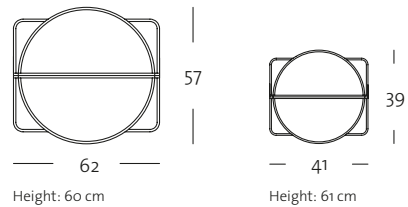

OVERVIEW OF RANGE

Top view

COFFEE TABLES freistil 158

Coffee table: 41 x 39 cm
Height: 61 cm
Table top: Oak natural
Frame: RAL 9005 Jet black

Coffee table: 41 x 39 cm
Height: 61 cm
Table top: Oak brown stained
Frame: RAL 1036 Pearl gold

Coffee table: 62 x 57 cm
Height: 60 cm
Table top: Oak brown stained
Frame: RAL 1036 Pearl gold