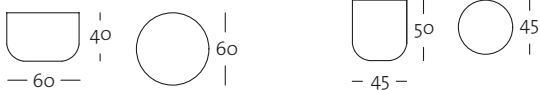

Coffee table: ø 60 cm
Height: 40 cm
RAL 9006 White aluminium

LEG AND TABLE TOP VARIANTS

RAL 7012 Basalt grey RAL 9001 Cream RAL 9006 White aluminium

OVERVIEW OF RANGE

Front view/Top view

COFFEE TABLE freistil 157