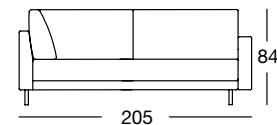

ASO 170/212

OVERVIEW OF RANGE – Armrest high

Front view/Top view

Corner sectional sofa, armrest high in two widths: 205, 225 cm

205

E-ASO 170/205

205

E-ASO 170/205