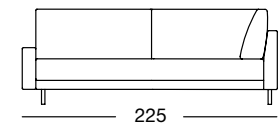

E-ASO 170/225