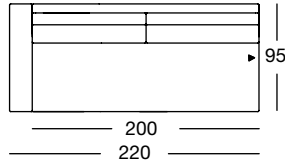

200

95

220

ASO 170/220