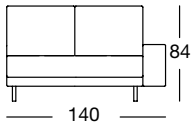

ASO 170/140