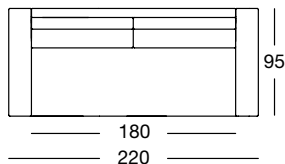

Sofa, Armrest wide in five widths: 160, 180, 200, 220, 240 cm

SOB 170/160

SOB 170/180

SOB 170/160

SOB 170/180

SOB 170/200

SOB 170/220

SOB 170/200