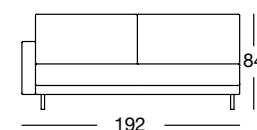

Front view/Top view

Sectional sofa, armrest high in five widths: 132, 152, 172, 192, 212 cm

ASO 170/172

ASO 170/172

ASO 170/172

ASO 170/172

ASO 170/192

ASO 170/192