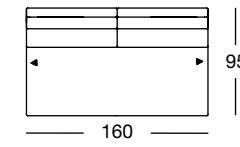

ARB 170/160

Upholstered bench element

Foot stool

freistil170 SOFAS