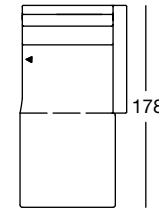

ASS-PSZ 170/94