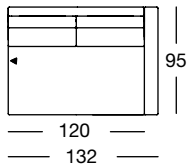

Sectional sofa, armrest low in five widths: 132, 152, 172, 192, 212 cm

ASO 170/132

ASO 170/132

ASO 170/132

ASO 170/132

ASO 170/152

ASO 170/152

ASO 170/152

ASO 170/152

OVERVIEW OF RANGE – Armrest low

Front view/Top view

Sectional sofa, armrest low in five widths: 132, 152, 172, 192, 212 cm

ASO 170/172

ASO 170/172

ASO 170/172

ASO 170/172