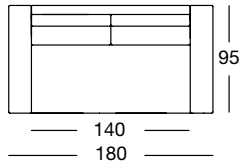

Sofa, Armrest wide in five widths: 160, 180, 200, 220, 240 cm

SOB 170/160

SOB 170/180

SOB 170/160

SOB 170/180

SOB 170/200

SOB 170/220

SOB 170/200