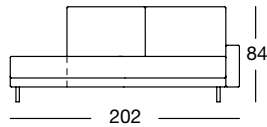

SOB-PSZ 170/202