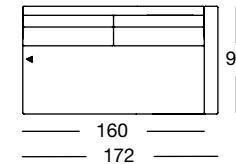

Sectional sofa, armrest low in five widths: 132, 152, 172, 192, 212 cm

ASO 170/132

ASO 170/132

ASO 170/132

ASO 170/132

ASO 170/152

ASO 170/152

ASO 170/152

ASO 170/152

OVERVIEW OF RANGE – Armrest low

Front view/Top view

Sectional sofa, armrest low in five widths: 132, 152, 172, 192, 212 cm

ASO 170/172

ASO 170/172

ASO 170/172

ASO 170/172