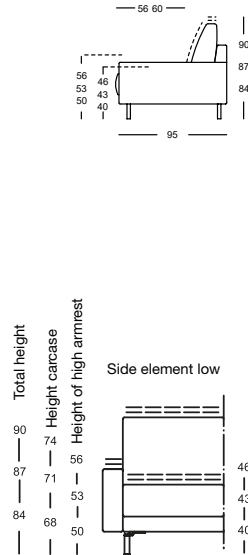

Design: freistil Design-Team

freistil
170

OVERVIEW OF RANGE – Armrest low

Front view/Top view

Sofa, Armrest low in five widths: 144, 164, 184, 204, 224 cm

OVERVIEW OF RANGE – Armrest low

Front view/Top view

Sofa, Armrest low in five widths: 144, 164, 184, 204, 224 cm