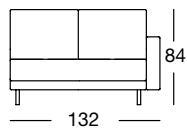

SOB 170/224

SOB 170/224

Design: freistil Design-Team

freistil
170

OVERVIEW OF RANGE – Armrest high

Front view/Top view

Sectional sofa, armrest high in five widths: 132, 152, 172, 192, 212 cm

ASO 170/132