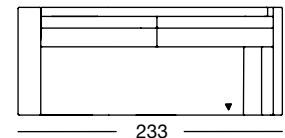

233

95

E-ASO 170/233