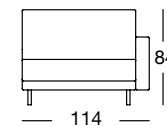

ASS-PSZ 170/114