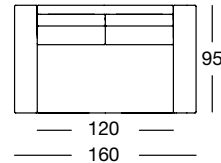

SOB 170/160