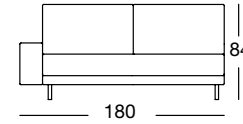

ASO 170/160

ASO 170/160

ASO 170/160

OVERVIEW OF RANGE – Armrest wide

Front view/Top view

Sectional sofa, armrest wide in five widths: 140, 160, 180, 200, 220 cm

ASO 170/180

ASO 170/180