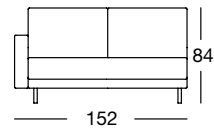

ASO 170/152