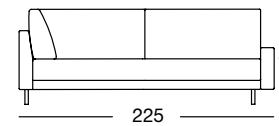

E-ASO 170/225