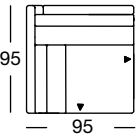

Front view/Top view

Corner sectional bench with footstool in width: 213 cm

E-ARB-PSZ 170/213

E-ARB-PSZ 170/213

E-ARB-PSZ 170/213

E-ARB-PSZ 170/213

Corner unit: 95 cm

EPT 170/144