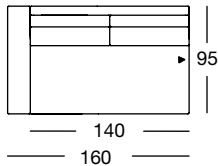

ASO 170/160