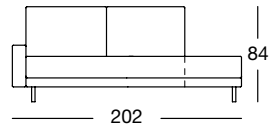

OVERVIEW OF RANGE – Armrest low

Front view/Top view

Sofa bench with footstool, armrest low in the width: 202 cm

SOB-PSZ 170/202