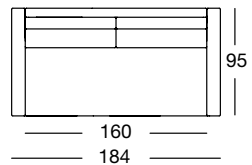

SOB 170/184