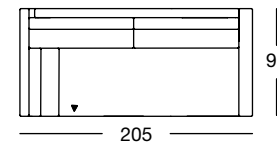

ASO 170/212

OVERVIEW OF RANGE – Armrest high

Front view/Top view

Corner sectional sofa, armrest high in two widths: 205, 225 cm

205

E-ASO 170/205

205

E-ASO 170/205