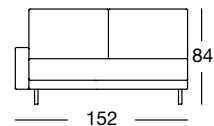

Sectional sofa, armrest low in five widths: 132, 152, 172, 192, 212 cm

ASO 170/132

ASO 170/132

ASO 170/132

ASO 170/132

ASO 170/152

ASO 170/152

ASO 170/152

ASO 170/152

OVERVIEW OF RANGE – Armrest low

Front view/Top view

Sectional sofa, armrest low in five widths: 132, 152, 172, 192, 212 cm

ASO 170/172

ASO 170/172

ASO 170/172

ASO 170/172