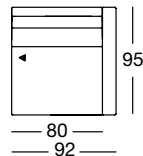

Closing chair, Armrest high, in width: 92 cm

ASS 170/92

ASS 170/92

ASS 170/92

ASS 170/92

OVERVIEW OF RANGE – Armrest high

Front view/Top view

Closing chair with footstool, Armrest high, in two widths: 94, 114 cm