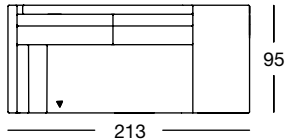

Front view/Top view

Corner sectional bench with footstool in width: 213 cm

E-ARB-PSZ 170/213

E-ARB-PSZ 170/213

E-ARB-PSZ 170/213

E-ARB-PSZ 170/213

Corner unit: 95 cm

EPT 170/144