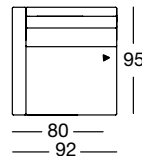

Closing chair, Armrest high, in width: 92 cm

ASS 170/92

ASS 170/92

ASS 170/92

ASS 170/92

OVERVIEW OF RANGE – Armrest high

Front view/Top view

Closing chair with footstool, Armrest high, in two widths: 94, 114 cm