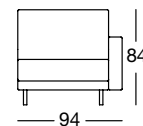

ASS-PSZ 170/94