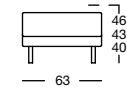

freistil170 SOFAS