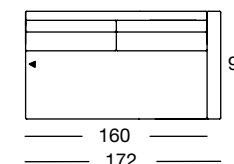

Front view/Top view

Sectional sofa, armrest high in five widths: 132, 152, 172, 192, 212 cm

ASO 170/172

ASO 170/172

ASO 170/172

ASO 170/172

ASO 170/192

ASO 170/192