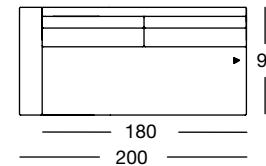

ASO 170/200