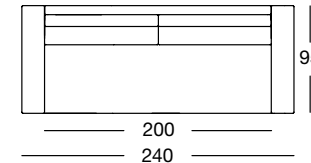

SOB 170/240