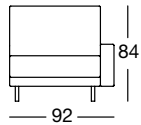

Design: freistil Design-Team

freistil
170

OVERVIEW OF RANGE – Armrest low

Front view/Top view

Closing chair, Armrest low: 92 cm

ASS 170/92

ASS 170/92

ASS 170/92