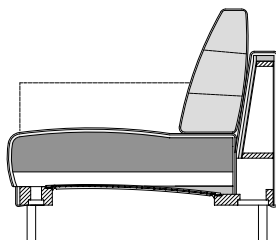

Design: freistil Design-Team

freistil 170

PROFILE

TECHNICAL DESIGN – Classic

- / Wooden inner frame
 - / Spring system: nosag spring
 - / Seat in polyurethane foam “density” 40 kg/m³
 - / Soft foam overlay
 - / Loose back cushion, chambered, filled with rhombus-shaped foam rods (80 %) and crimped, siliconised polyester fibres (20 %)
 - / Standard foot: Tubular steel leg, fine-grain, powder-coated RAL 9005 jet black
- The data of “density” can vary in a range of +/- 10 %.

TECHNICAL DESIGN – Lounge

- / Wooden inner frame
 - / Spring system: nosag spring
 - / Seat in polyurethane foam “density” 50 kg/m³
 - / Loose back cushion, chambered, filled with rhombus-shaped foam rods (80 %) and crimped, siliconised polyester fibres (20 %)
 - / Standard foot: Tubular steel leg, fine-grain, powder-coated RAL 9005 jet black
- The data of “density” can vary in a range of +/- 10 %.