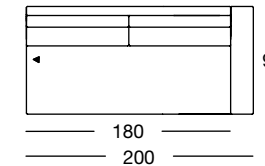

ASO 170/200