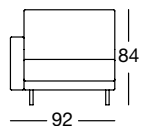

Closing chair, Armrest high, in width: 92 cm

ASS 170/92

ASS 170/92

ASS 170/92

ASS 170/92

OVERVIEW OF RANGE – Armrest high

Front view/Top view

Closing chair with footstool, Armrest high, in two widths: 94, 114 cm