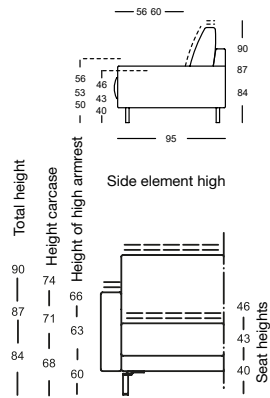

Design: freistil Design-Team

freistil
170

OVERVIEW OF RANGE – Armrest high

Front view/Top view

Sofa bench with footstool, armrest high in the width: 202 cm