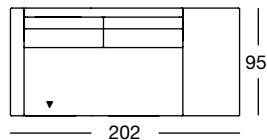

Design: freistil Design-Team

freistil
170

OVERVIEW OF RANGE – Armrest high

Front view/Top view

Sofa bench with footstool, armrest high in the width: 202 cm

SOB-PSZ 170/202

SOB-PSZ 170/202

SOB-PSZ 170/202