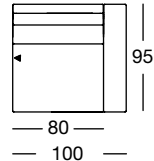

Closing chair, Armrest wide, in width: 100 cm

ASS 170/92

ASS 170/92

ASS 170/92

ASS 170/92

OVERVIEW OF RANGE – Armrest wide

Front view/Top view

Closing chair with footstool, Armrest wide, in two widths: 102, 122 cm