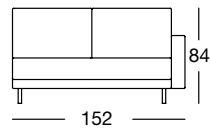

ASO 170/152