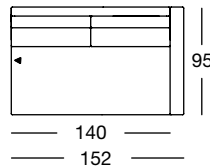

ASO 170/152