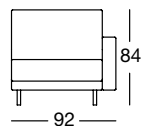

Closing chair, Armrest high, in width: 92 cm

ASS 170/92

ASS 170/92

ASS 170/92

ASS 170/92

OVERVIEW OF RANGE – Armrest high

Front view/Top view

Closing chair with footstool, Armrest high, in two widths: 94, 114 cm