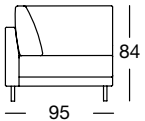

Front view/Top view

Corner sectional bench with footstool in width: 213 cm

E-ARB-PSZ 170/213

E-ARB-PSZ 170/213

E-ARB-PSZ 170/213

E-ARB-PSZ 170/213

Corner unit: 95 cm

EPT 170/144