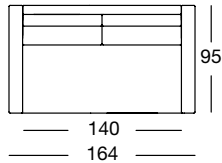

Design: freistil Design-Team

freistil
170

OVERVIEW OF RANGE – Armrest high

Front view/Top view

Sofa, armrest high in five widths: 144, 164, 184, 204, 224 cm

SOB 170/144

SOB 170/164

SOB 170/144