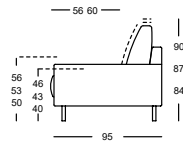

Design: freistil Design-Team

freistil
170

OVERVIEW OF RANGE – Armrest wide

Front view/Top view

Sofa, Armrest wide in five widths: 160, 180, 200, 220, 240 cm

OVERVIEW OF RANGE – Armrest wide

Front view/Top view

Sofa, Armrest wide in five widths: 160, 180, 200, 220, 240 cm