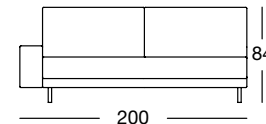

ASO 170/200