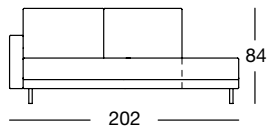

OVERVIEW OF RANGE – Armrest high

Front view/Top view

Sofa bench with footstool, armrest high in the width: 202 cm

SOB-PSZ 170/202