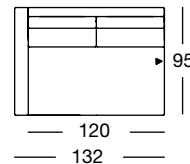

Front view/Top view

Sofa, Armrest low in five widths: 144, 164, 184, 204, 224 cm

SOB 170/224

SOB 170/224

Design: freistil Design-Team

freistil
170

OVERVIEW OF RANGE – Armrest low

Front view/Top view

Sectional sofa, armrest low in five widths: 132, 152, 172, 192, 212 cm

ASO 170/132

ASO 170/132

ASO 170/132

ASO 170/132

ASO 170/152

ASO 170/152

ASO 170/152