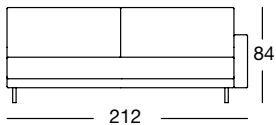

212

ASO 170/212