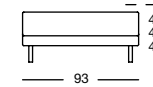

Design: freistil Design-Team

freistil
170

OVERVIEW OF RANGE

Front view/Top view

Corner sectional bench with footstool in width: 213 cm

Corner unit: 95 cm

SOFAS freistil170

OVERVIEW OF RANGE

Front view/Top view

Sectional chair in the width: 80 cm

Sectional bench in the width: 160 cm

Upholstered bench element

Foot stool

freistil170 SOFAS