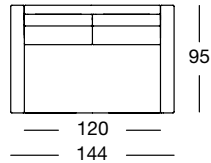

SOB 170/144