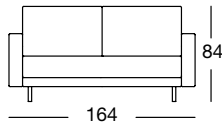

Design: freistil Design-Team

freistil
170

OVERVIEW OF RANGE – Armrest high

Front view/Top view

Sofa, armrest high in five widths: 144, 164, 184, 204, 224 cm

SOB 170/144

SOB 170/164

SOB 170/144