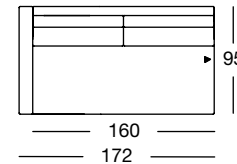

Sectional sofa, armrest low in five widths: 132, 152, 172, 192, 212 cm

ASO 170/132

ASO 170/132

ASO 170/132

ASO 170/132

ASO 170/152

ASO 170/152

ASO 170/152

ASO 170/152

OVERVIEW OF RANGE – Armrest low

Front view/Top view

Sectional sofa, armrest low in five widths: 132, 152, 172, 192, 212 cm

ASO 170/172

ASO 170/172

ASO 170/172

ASO 170/172