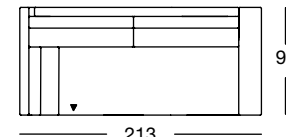

213

95

E-ASO 170/213