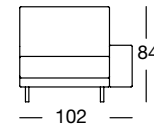

ASS-PSZ 170/94