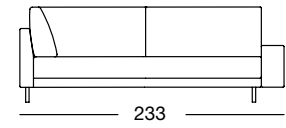

233

84

E-ASO 170/233