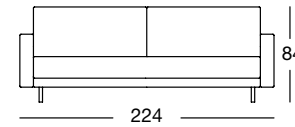

SOB 170/164

SOB 170/184

SOB 170/204

SOB 170/184

SOB 170/204

OVERVIEW OF RANGE – Armrest high

Front view/Top view

Sofa, armrest high in five widths: 144, 164, 184, 204, 224 cm