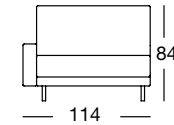

ASS 170/92

OVERVIEW OF RANGE – Armrest low

Front view/Top view

Closing chair with footstool, armrest low in two widths: 94, 114 cm

ASS-PSZ 170/94

ASS-PSZ 170/94

ASS-PSZ 170/114

ASS-PSZ 170/114