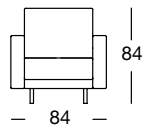

OVERVIEW OF RANGE

Front view/Top view

Armchair