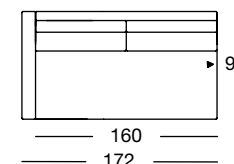

Front view/Top view

Sectional sofa, armrest high in five widths: 132, 152, 172, 192, 212 cm

ASO 170/172

ASO 170/172

ASO 170/172

ASO 170/172

ASO 170/192

ASO 170/192