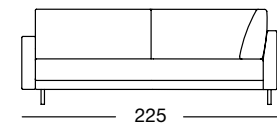

225

E-ASO 170/225