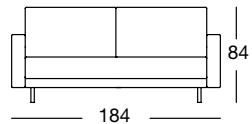

SOB 170/184