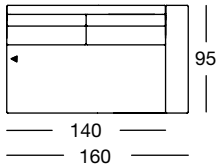

OVERVIEW OF RANGE – Armrest wide

Front view/Top view

Sectional sofa, armrest wide in five widths: 140, 160, 180, 200, 220 cm

ASO 170/140

ASO 170/140

ASO 170/140

ASO 170/140

ASO 170/160

ASO 170/160

ASO 170/160

ASO 170/160

OVERVIEW OF RANGE – Armrest wide

Front view/Top view

Sectional sofa, armrest wide in five widths: 140, 160, 180, 200, 220 cm

ASO 170/180

ASO 170/180