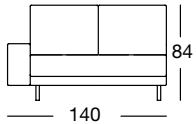

SOB 170/220

OVERVIEW OF RANGE – Armrest wide

Front view/Top view

Sofa, Armrest wide in five widths: 160, 180, 200, 220, 240 cm

SOB 170/240

SOB 170/240

Design: freistil Design-Team

freistil
170

OVERVIEW OF RANGE – Armrest wide

Front view/Top view

Sectional sofa, armrest wide in five widths: 140, 160, 180, 200, 220 cm

ASO 170/140

ASO 170/140

ASO 170/140

ASO 170/140

ASO 170/160