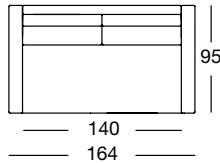

SOB 170/164