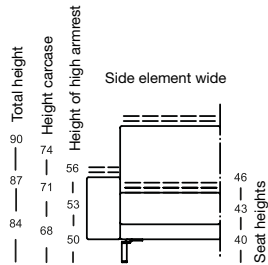

SOB 170/220

OVERVIEW OF RANGE – Armrest wide

Front view/Top view

Sofa, Armrest wide in five widths: 160, 180, 200, 220, 240 cm

SOB 170/240

SOB 170/240

Design: freistil Design-Team

freistil
170

OVERVIEW OF RANGE – Armrest wide

Front view/Top view

Sectional sofa, armrest wide in five widths: 140, 160, 180, 200, 220 cm

ASO 170/140

ASO 170/140

ASO 170/140

ASO 170/140

ASO 170/160

ASO 170/160

ASO 170/160

ASO 170/160

OVERVIEW OF RANGE – Armrest wide

Front view/Top view

Sectional sofa, armrest wide in five widths: 140, 160, 180, 200, 220 cm

ASO 170/180

ASO 170/180