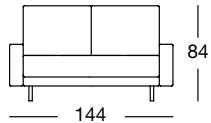

freistil
170

ARMREST
LOW

Design: freistil Design-Team

freistil
170

OVERVIEW OF RANGE – Armrest low

Front view/Top view

Sofa, Armrest low in five widths: 144, 164, 184, 204, 224 cm

SOB 170/144