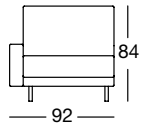

OVERVIEW OF RANGE – Armrest low

Front view/Top view

Closing chair, Armrest low: 92 cm

ASS 170/92