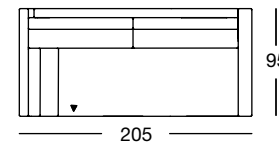

E-ASO 170/205