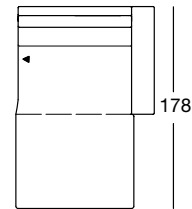

ASS-PSZ 170/114