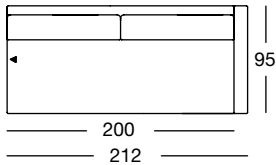

200

212

ASO 170/212