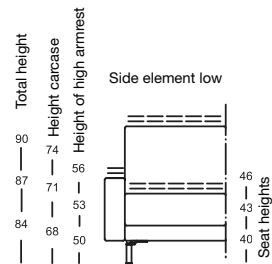

Front view/Top view

Sofa, Armrest low in five widths: 144, 164, 184, 204, 224 cm

SOB 170/224

SOB 170/224

Design: freistil Design-Team

freistil
170

OVERVIEW OF RANGE – Armrest low

Front view/Top view

Sectional sofa, armrest low in five widths: 132, 152, 172, 192, 212 cm

ASO 170/132

ASO 170/132

ASO 170/132

ASO 170/132

ASO 170/152

ASO 170/152

ASO 170/152

ASO 170/152

OVERVIEW OF RANGE – Armrest low

Front view/Top view

Sectional sofa, armrest low in five widths: 132, 152, 172, 192, 212 cm

ASO 170/172

ASO 170/172

ASO 170/172

ASO 170/172