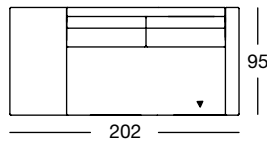

Sofa bench with footstool, armrest low in the width: 202 cm

SOB-PSZ 170/202

SOB-PSZ 170/202

SOB-PSZ 170/202

SOB-PSZ 170/202

Design: freistil Design-Team

freistil
170

ARMREST
HIGH