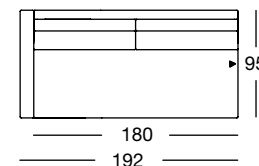

ASO 170/192