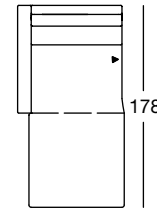

ASS 170/92

OVERVIEW OF RANGE – Armrest low

Front view/Top view

Closing chair with footstool, armrest low in two widths: 94, 114 cm

ASS-PSZ 170/94

ASS-PSZ 170/94

ASS-PSZ 170/114

ASS-PSZ 170/114