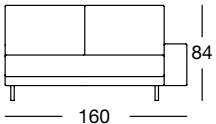

OVERVIEW OF RANGE – Armrest wide

Front view/Top view

Sectional sofa, armrest wide in five widths: 140, 160, 180, 200, 220 cm

ASO 170/140

ASO 170/140

ASO 170/140

ASO 170/140

ASO 170/160