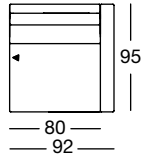

Design: freistil Design-Team

freistil
170

OVERVIEW OF RANGE – Armrest low

Front view/Top view

Closing chair, Armrest low: 92 cm

ASS 170/92

ASS 170/92

ASS 170/92

ASS 170/92

OVERVIEW OF RANGE – Armrest low

Front view/Top view

Closing chair with footstool, armrest low in two widths: 94, 114 cm

ASS-PSZ 170/94

ASS-PSZ 170/94

ASS-PSZ 170/114

ASS-PSZ 170/114