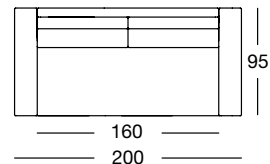

Sofa, Armrest wide in five widths: 160, 180, 200, 220, 240 cm

SOB 170/160

SOB 170/180

SOB 170/160

SOB 170/180

SOB 170/200

SOB 170/220

SOB 170/200