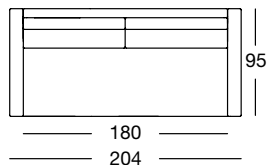

SOB 170/164

SOB 170/184

SOB 170/204

SOB 170/184

SOB 170/204

OVERVIEW OF RANGE – Armrest high

Front view/Top view

Sofa, armrest high in five widths: 144, 164, 184, 204, 224 cm