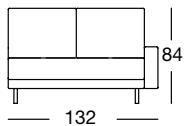

Front view/Top view

Sofa, Armrest low in five widths: 144, 164, 184, 204, 224 cm

SOB 170/224

SOB 170/224

Design: freistil Design-Team

freistil
170

OVERVIEW OF RANGE – Armrest low

Front view/Top view

Sectional sofa, armrest low in five widths: 132, 152, 172, 192, 212 cm

ASO 170/132

ASO 170/132

ASO 170/132

ASO 170/132

ASO 170/152

ASO 170/152

ASO 170/152