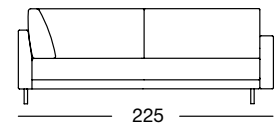

225

E-ASO 170/225