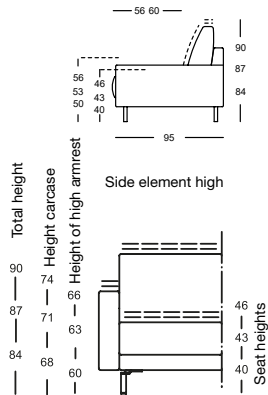

ASO 170/192

ASO 170/192

Design: freistil Design-Team

freistil
170

OVERVIEW OF RANGE – Armrest high

Front view/Top view

Sectional sofa, armrest high in five widths: 132, 152, 172, 192, 212 cm

212

ASO 170/212

OVERVIEW OF RANGE – Armrest high

Front view/Top view

Corner sectional sofa, armrest high in two widths: 205, 225 cm

205

E-ASO 170/205

205

E-ASO 170/205