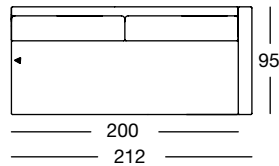

Sectional sofa, armrest low in five widths: 132, 152, 172, 192, 212 cm

ASO 170/212

ASO 170/212

ASO 170/212

ASO 170/212

OVERVIEW OF RANGE – Armrest low

Front view/Top view

Corner sectional sofa, armrest low in two widths: 205, 225 cm