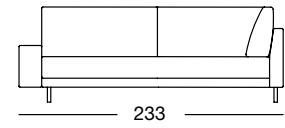

233

84

E-ASO 170/233