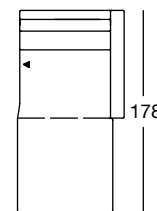

ASS-PSZ 170/94