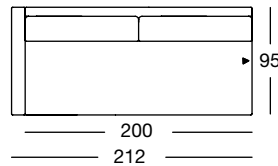

ASO 170/152

OVERVIEW OF RANGE – Armrest low

Front view/Top view

Sectional sofa, armrest low in five widths: 132, 152, 172, 192, 212 cm

ASO 170/172

ASO 170/172

ASO 170/172

ASO 170/172

Sectional sofa, armrest low in five widths: 132, 152, 172, 192, 212 cm

ASO 170/212

ASO 170/212

ASO 170/212

ASO 170/212

OVERVIEW OF RANGE – Armrest low

Front view/Top view

Corner sectional sofa, armrest low in two widths: 205, 225 cm