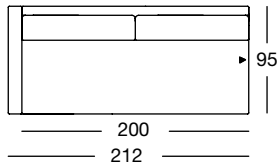

200

212

ASO 170/212