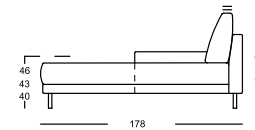

Design: freistil Design-Team

freistil
170

OVERVIEW OF RANGE – Armrest wide

Front view/Top view

Sofa bench with footstool, Armrest wide in width: 210 cm

SOB-PSZ 170/210

SOB-PSZ 170/210

Total height
90
87
84
Height carcass
74
71
68
Height of high armrest
56
53
50