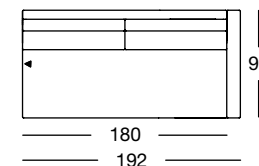

ASO 170/192