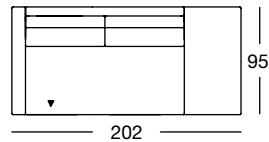

SOB-PSZ 170/202