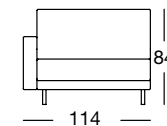

ASS-PSZ 170/114