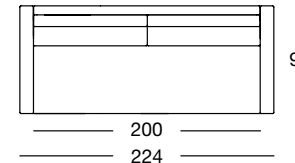

SOB 170/224