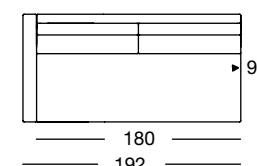

Front view/Top view

Sectional sofa, armrest high in five widths: 132, 152, 172, 192, 212 cm

ASO 170/172

ASO 170/172

ASO 170/172

ASO 170/172

ASO 170/192

ASO 170/192