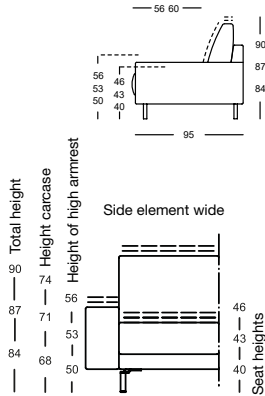

OVERVIEW OF RANGE – Armrest wide

Front view/Top view

Sectional sofa, armrest wide in five widths: 140, 160, 180, 200, 220 cm

ASO 170/140

ASO 170/140

ASO 170/140

ASO 170/140

ASO 170/160

ASO 170/160

ASO 170/160

ASO 170/160

OVERVIEW OF RANGE – Armrest wide

Front view/Top view

Sectional sofa, armrest wide in five widths: 140, 160, 180, 200, 220 cm

ASO 170/180

ASO 170/180

OVERVIEW OF RANGE – Armrest wide

Front view/Top view

Sectional sofa, armrest wide in five widths: 140, 160, 180, 200, 220 cm

220

84

ASO 170/220

220

84

ASO 170/220

OVERVIEW OF RANGE – Armrest wide

Front view/Top view

Corner sectional sofa, armrest wide in two widths: 213, 233 cm

213

84

E-ASO 170/213

213