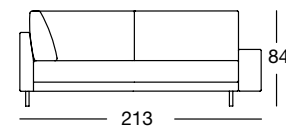

OVERVIEW OF RANGE – Armrest wide

Front view/Top view

Sectional sofa, armrest wide in five widths: 140, 160, 180, 200, 220 cm

220

84

ASO 170/220

220

84

ASO 170/220

OVERVIEW OF RANGE – Armrest wide

Front view/Top view

Corner sectional sofa, armrest wide in two widths: 213, 233 cm

213

84

E-ASO 170/213

213