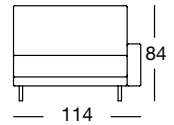

ASS 170/92

OVERVIEW OF RANGE – Armrest low

Front view/Top view

Closing chair with footstool, armrest low in two widths: 94, 114 cm

ASS-PSZ 170/94

ASS-PSZ 170/94

ASS-PSZ 170/114

ASS-PSZ 170/114