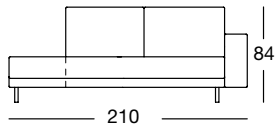

Design: freistil Design-Team

freistil
170

OVERVIEW OF RANGE – Armrest wide

Front view/Top view

Sofa bench with footstool, Armrest wide in width: 210 cm

SOB-PSZ 170/210

SOB-PSZ 170/210

Total height
90
87
84
Height carcass
74
71
68
Height of high armrest
56
53
50