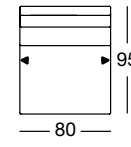

EPT 170/144

SOFAS freistil170

OVERVIEW OF RANGE

Front view/Top view

Sectional chair in the width: 80 cm

ASE 170/80

ASE 170/80

Sectional bench in the width: 160 cm