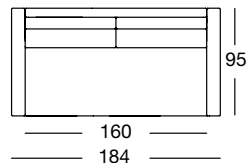

SOB 170/184