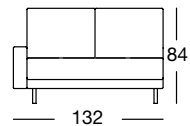

Front view/Top view

Sofa, Armrest low in five widths: 144, 164, 184, 204, 224 cm

SOB 170/224

SOB 170/224

Design: freistil Design-Team

freistil
170

OVERVIEW OF RANGE – Armrest low

Front view/Top view

Sectional sofa, armrest low in five widths: 132, 152, 172, 192, 212 cm

ASO 170/132

ASO 170/132

ASO 170/132

ASO 170/132

ASO 170/152

ASO 170/152

ASO 170/152