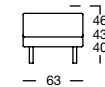

freistil170 SOFAS