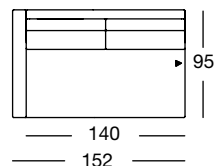

Sectional sofa, armrest low in five widths: 132, 152, 172, 192, 212 cm

ASO 170/132

ASO 170/132

ASO 170/132

ASO 170/132

ASO 170/152

ASO 170/152

ASO 170/152

ASO 170/152

OVERVIEW OF RANGE – Armrest low

Front view/Top view

Sectional sofa, armrest low in five widths: 132, 152, 172, 192, 212 cm

ASO 170/172

ASO 170/172

ASO 170/172

ASO 170/172