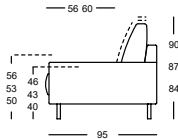

OVERVIEW OF RANGE – Armrest wide

Front view/Top view

Sectional sofa, armrest wide in five widths: 140, 160, 180, 200, 220 cm

ASO 170/140

ASO 170/140

ASO 170/140

ASO 170/140

ASO 170/160

ASO 170/160

ASO 170/160

ASO 170/160

OVERVIEW OF RANGE – Armrest wide

Front view/Top view

Sectional sofa, armrest wide in five widths: 140, 160, 180, 200, 220 cm

ASO 170/180

ASO 170/180