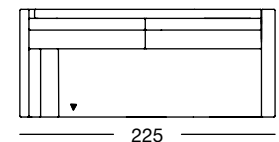

E-ASO 170/225