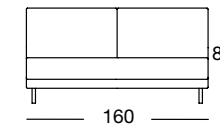

EPT 170/144

SOFAS freistil170

OVERVIEW OF RANGE

Front view/Top view

Sectional chair in the width: 80 cm

ASE 170/80

ASE 170/80

Sectional bench in the width: 160 cm