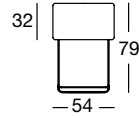

Headrest

KS 170

KS 170