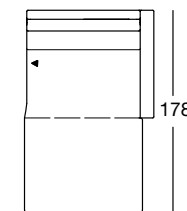

ASS-PSZ 170/114