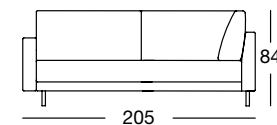

ASO 170/212

OVERVIEW OF RANGE – Armrest high

Front view/Top view

Corner sectional sofa, armrest high in two widths: 205, 225 cm

205

E-ASO 170/205

205

E-ASO 170/205