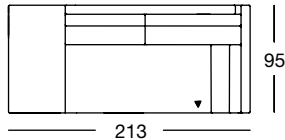

Front view/Top view

Corner sectional bench with footstool in width: 213 cm

E-ARB-PSZ 170/213

E-ARB-PSZ 170/213

E-ARB-PSZ 170/213

E-ARB-PSZ 170/213

Corner unit: 95 cm

EPT 170/144