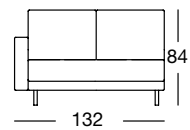

SOB 170/224

SOB 170/224

Design: freistil Design-Team

freistil
170

OVERVIEW OF RANGE – Armrest high

Front view/Top view

Sectional sofa, armrest high in five widths: 132, 152, 172, 192, 212 cm

ASO 170/132