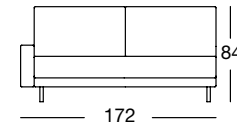

Sectional sofa, armrest low in five widths: 132, 152, 172, 192, 212 cm

ASO 170/132

ASO 170/132

ASO 170/132

ASO 170/132

ASO 170/152

ASO 170/152

ASO 170/152

ASO 170/152

OVERVIEW OF RANGE – Armrest low

Front view/Top view

Sectional sofa, armrest low in five widths: 132, 152, 172, 192, 212 cm

ASO 170/172

ASO 170/172

ASO 170/172

ASO 170/172