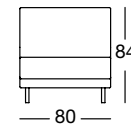

OVERVIEW OF RANGE

Front view/Top view

Sectional chair in the width: 80 cm

ASE 170/80