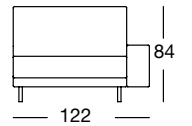

ASS-PSZ 170/114