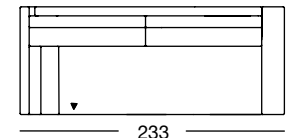

233

95

E-ASO 170/233