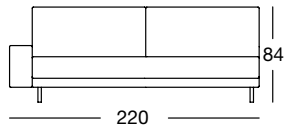

OVERVIEW OF RANGE – Armrest wide

Front view/Top view

Sectional sofa, armrest wide in five widths: 140, 160, 180, 200, 220 cm

220

84

ASO 170/220

220

84