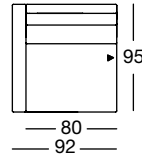

Design: freistil Design-Team

freistil
170

OVERVIEW OF RANGE – Armrest low

Front view/Top view

Closing chair, Armrest low: 92 cm

ASS 170/92

ASS 170/92

ASS 170/92

ASS 170/92

OVERVIEW OF RANGE – Armrest low

Front view/Top view

Closing chair with footstool, armrest low in two widths: 94, 114 cm

ASS-PSZ 170/94

ASS-PSZ 170/94

ASS-PSZ 170/114

ASS-PSZ 170/114