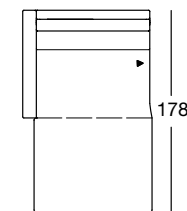

ASS-PSZ 170/114