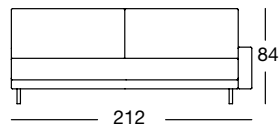

Sectional sofa, armrest low in five widths: 132, 152, 172, 192, 212 cm

ASO 170/212

ASO 170/212

ASO 170/212

ASO 170/212

OVERVIEW OF RANGE – Armrest low

Front view/Top view

Corner sectional sofa, armrest low in two widths: 205, 225 cm