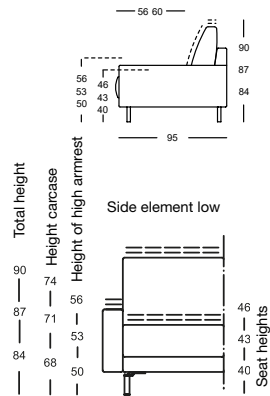

Sectional sofa, armrest low in five widths: 132, 152, 172, 192, 212 cm

ASO 170/212

ASO 170/212

ASO 170/212

ASO 170/212

OVERVIEW OF RANGE – Armrest low

Front view/Top view

Corner sectional sofa, armrest low in two widths: 205, 225 cm