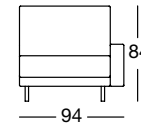

ASS 170/92

OVERVIEW OF RANGE – Armrest low

Front view/Top view

Closing chair with footstool, armrest low in two widths: 94, 114 cm

ASS-PSZ 170/94

ASS-PSZ 170/94

ASS-PSZ 170/114

ASS-PSZ 170/114