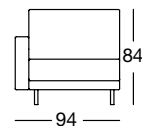

Closing chair, Armrest high, in width: 92 cm

ASS 170/92

ASS 170/92

ASS 170/92

ASS 170/92

OVERVIEW OF RANGE – Armrest high

Front view/Top view

Closing chair with footstool, Armrest high, in two widths: 94, 114 cm