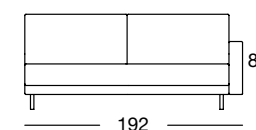

Front view/Top view

Sectional sofa, armrest high in five widths: 132, 152, 172, 192, 212 cm

ASO 170/172

ASO 170/172

ASO 170/172

ASO 170/172

ASO 170/192

ASO 170/192