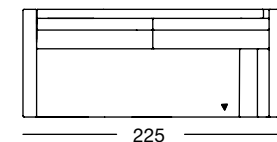

225

E-ASO 170/225