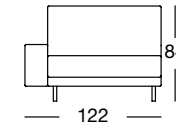

ASS-PSZ 170/114