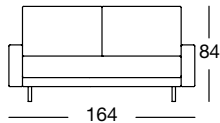

freistil
170

ARMREST
LOW

Design: freistil Design-Team

freistil
170

OVERVIEW OF RANGE – Armrest low

Front view/Top view

Sofa, Armrest low in five widths: 144, 164, 184, 204, 224 cm

SOB 170/144