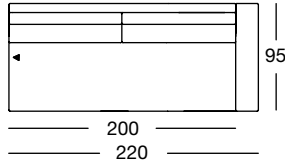

200

95

220

ASO 170/220