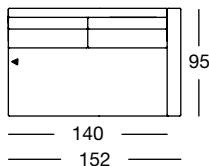

Sectional sofa, armrest low in five widths: 132, 152, 172, 192, 212 cm

ASO 170/132

ASO 170/132

ASO 170/132

ASO 170/132

ASO 170/152

ASO 170/152

ASO 170/152

ASO 170/152

OVERVIEW OF RANGE – Armrest low

Front view/Top view

Sectional sofa, armrest low in five widths: 132, 152, 172, 192, 212 cm

ASO 170/172

ASO 170/172

ASO 170/172

ASO 170/172