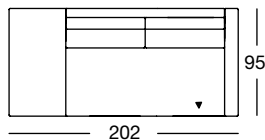

Design: freistil Design-Team

freistil
170

OVERVIEW OF RANGE – Armrest high

Front view/Top view

Sofa bench with footstool, armrest high in the width: 202 cm

SOB-PSZ 170/202

SOB-PSZ 170/202

SOB-PSZ 170/202