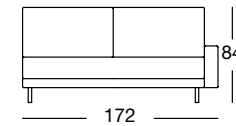

ASO 170/152

OVERVIEW OF RANGE – Armrest low

Front view/Top view

Sectional sofa, armrest low in five widths: 132, 152, 172, 192, 212 cm

ASO 170/172

ASO 170/172

ASO 170/172

ASO 170/172