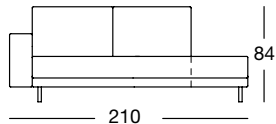

Design: freistil Design-Team

freistil
170

OVERVIEW OF RANGE – Armrest wide

Front view/Top view

Sofa bench with footstool, Armrest wide in width: 210 cm

SOB-PSZ 170/210

SOB-PSZ 170/210

Total height
90
87
84
Height carcass
74
71
68
Height of high armrest
56
53
50