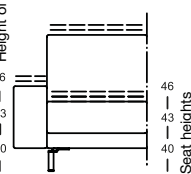

Total height
90
87
84
Height carcass
74
71
68
Height of high armrest
56
53
50

Side element wide