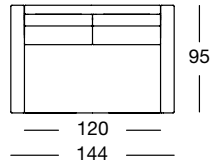

Design: freistil Design-Team

freistil
170

OVERVIEW OF RANGE – Armrest high

Front view/Top view

Sofa, armrest high in five widths: 144, 164, 184, 204, 224 cm

SOB 170/144

SOB 170/164

SOB 170/144