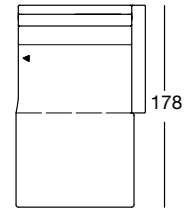

ASS-PSZ 170/114