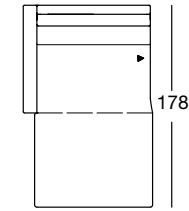

ASS-PSZ 170/114