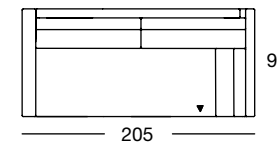

205

E-ASO 170/205