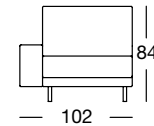

Closing chair, Armrest wide, in width: 100 cm

ASS 170/92

ASS 170/92

ASS 170/92

ASS 170/92

OVERVIEW OF RANGE – Armrest wide

Front view/Top view

Closing chair with footstool, Armrest wide, in two widths: 102, 122 cm