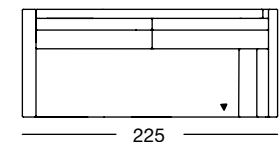

E-ASO 170/225