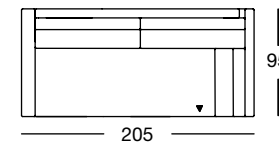

E-ASO 170/205