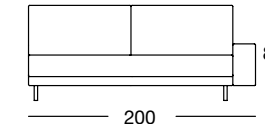

ASO 170/200