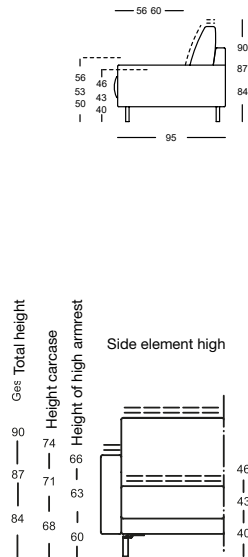

- / High and low side sections approx. 12 cm wide. Wide side section approx. 20 cm wide. The armchair only has the side sections with a width of 12 cm.
- / Seat depths optionally 56 cm or 60 cm. Please specify on ordering.
- / Choice of seat height 40, 43 or 46 cm. However seat height 46 cm is only possible with the solid steel leg, tubular steel leg and tapered foot oak (even sloping conical bases). Please specify on ordering.
- / Seat comfort: Lounge or classic.
- / Different seat depths can be connected on the corner. Please specify the seat depth for each model. The corner seat depths are automatically derived from the adjoining models and do not need to be specified. Do not connect different seat depths in a row as this causes the backrest cushions to be misaligned.
- / Repeat and patterned fabrics cannot be processed with this range.
- / There are more dividing seams in leather covers than in fabric covers. Detailed information about this can be found in the Info section.
- / For ergonomic reasons, only the seat area of model ASS-PSZ – not the leg rest – is sprung. So if the leg rest is used as a seat it will feel much firmer.

Design: freistil Design-Team

freistil
170

OVERVIEW OF RANGE – Armrest high

Front view/Top view

Sofa, armrest high in five widths: 144, 164, 184, 204, 224 cm

SOB 170/144

SOB 170/164

SOB 170/144

SOB 170/164

SOB 170/184

SOB 170/204

SOB 170/184

SOB 170/204

OVERVIEW OF RANGE – Armrest high

Front view/Top view

Sofa, armrest high in five widths: 144, 164, 184, 204, 224 cm

SOB 170/224

SOB 170/224

Design: freistil Design-Team

freistil
170

OVERVIEW OF RANGE – Armrest high

Front view/Top view

Sectional sofa, armrest high in five widths: 132, 152, 172, 192, 212 cm

ASO 170/132