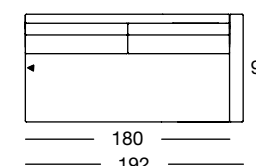

ASO 170/192