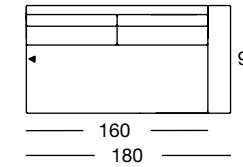

ASO 170/180