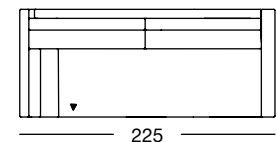

225

E-ASO 170/225