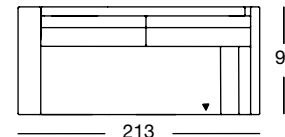

213

95

E-ASO 170/213