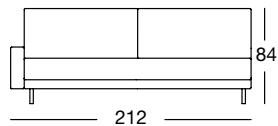

ASO 170/152

OVERVIEW OF RANGE – Armrest low

Front view/Top view

Sectional sofa, armrest low in five widths: 132, 152, 172, 192, 212 cm

ASO 170/172

ASO 170/172

ASO 170/172

ASO 170/172

Sectional sofa, armrest low in five widths: 132, 152, 172, 192, 212 cm

ASO 170/212

ASO 170/212

ASO 170/212

ASO 170/212

OVERVIEW OF RANGE – Armrest low

Front view/Top view

Corner sectional sofa, armrest low in two widths: 205, 225 cm