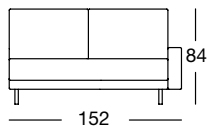

Sectional sofa, armrest low in five widths: 132, 152, 172, 192, 212 cm

ASO 170/132

ASO 170/132

ASO 170/132

ASO 170/132

ASO 170/152

ASO 170/152

ASO 170/152

ASO 170/152

OVERVIEW OF RANGE – Armrest low

Front view/Top view

Sectional sofa, armrest low in five widths: 132, 152, 172, 192, 212 cm

ASO 170/172

ASO 170/172

ASO 170/172

ASO 170/172