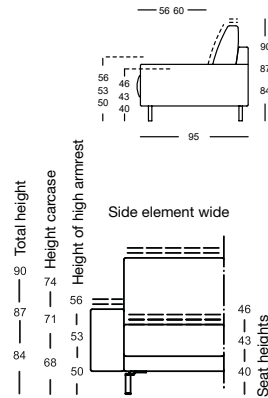

OVERVIEW OF RANGE – Armrest wide

Front view/Top view

Sectional sofa, armrest wide in five widths: 140, 160, 180, 200, 220 cm

ASO 170/140

ASO 170/140

ASO 170/140

ASO 170/140

ASO 170/160

OVERVIEW OF RANGE – Armrest wide

Front view/Top view

Sectional sofa, armrest wide in five widths: 140, 160, 180, 200, 220 cm

220

84

ASO 170/220

220

84

ASO 170/220

OVERVIEW OF RANGE – Armrest wide

Front view/Top view

Corner sectional sofa, armrest wide in two widths: 213, 233 cm

213

84

E-ASO 170/213

213

Closing chair, Armrest wide, in width: 100 cm

ASS 170/92

ASS 170/92

ASS 170/92

ASS 170/92

OVERVIEW OF RANGE – Armrest wide

Front view/Top view

Closing chair with footstool, Armrest wide, in two widths: 102, 122 cm