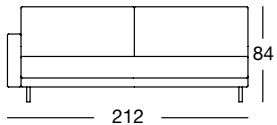

ASO 170/192

ASO 170/192

Design: freistil Design-Team

freistil
170

OVERVIEW OF RANGE – Armrest high

Front view/Top view

Sectional sofa, armrest high in five widths: 132, 152, 172, 192, 212 cm

212