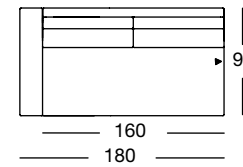

OVERVIEW OF RANGE – Armrest wide

Front view/Top view

Sectional sofa, armrest wide in five widths: 140, 160, 180, 200, 220 cm

ASO 170/140

ASO 170/140

ASO 170/140

ASO 170/140

ASO 170/160

ASO 170/160

ASO 170/160

ASO 170/160

OVERVIEW OF RANGE – Armrest wide

Front view/Top view

Sectional sofa, armrest wide in five widths: 140, 160, 180, 200, 220 cm

ASO 170/180

ASO 170/180