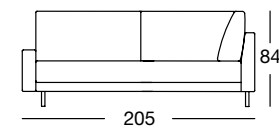

E-ASO 170/205