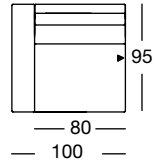

Design: freistil Design-Team

freistil
170

OVERVIEW OF RANGE – Armrest wide

Front view/Top view

Closing chair, Armrest wide, in width: 100 cm

ASS 170/92

OVERVIEW OF RANGE – Armrest wide

Front view/Top view

Closing chair with footstool, Armrest wide, in two widths: 102, 122 cm

ASS-PSZ 170/94

ASS-PSZ 170/94

ASS-PSZ 170/114

ASS-PSZ 170/114