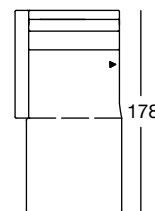

ASS-PSZ 170/94