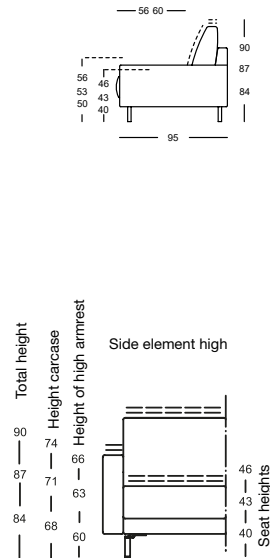

Design: freistil Design-Team

freistil
170

OVERVIEW OF RANGE – Armrest high

Front view/Top view

Sectional sofa, armrest high in five widths: 132, 152, 172, 192, 212 cm

OVERVIEW OF RANGE – Armrest high

Front view/Top view

Sectional sofa, armrest high in five widths: 132, 152, 172, 192, 212 cm