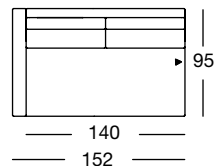

ASO 170/152