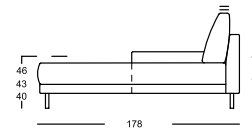

Design: freistil Design-Team

freistil
170

OVERVIEW OF RANGE – Armrest low

Front view/Top view

Closing chair, Armrest low: 92 cm

OVERVIEW OF RANGE – Armrest low

Front view/Top view

Closing chair with footstool, armrest low in two widths: 94, 114 cm

ASS-PSZ 170/94

ASS-PSZ 170/94

ASS-PSZ 170/114

ASS-PSZ 170/114