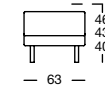

Design: freistil Design-Team

freistil
170

OVERVIEW OF RANGE

Front view/Top view

Corner sectional bench with footstool in width: 213 cm

Corner unit: 95 cm

SOFAS freistil170

OVERVIEW OF RANGE

Front view/Top view

Sectional chair in the width: 80 cm

Sectional bench in the width: 160 cm

Upholstered bench element

Foot stool

freistil170 SOFAS