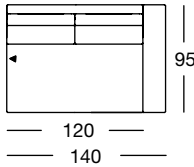

OVERVIEW OF RANGE – Armrest wide

Front view/Top view

Sectional sofa, armrest wide in five widths: 140, 160, 180, 200, 220 cm

ASO 170/140

ASO 170/140

ASO 170/140

ASO 170/140

ASO 170/160