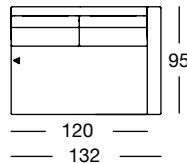

ASO 170/132