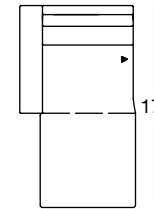

ASS-PSZ 170/94