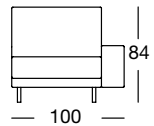

Design: freistil Design-Team

freistil
170

OVERVIEW OF RANGE – Armrest wide

Front view/Top view

Closing chair, Armrest wide, in width: 100 cm

ASS 170/92

OVERVIEW OF RANGE – Armrest wide

Front view/Top view

Closing chair with footstool, Armrest wide, in two widths: 102, 122 cm

ASS-PSZ 170/94

ASS-PSZ 170/94

ASS-PSZ 170/114

ASS-PSZ 170/114