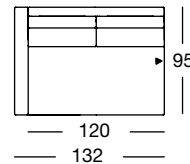

ASO 170/132