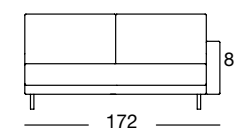

Front view/Top view

Sectional sofa, armrest high in five widths: 132, 152, 172, 192, 212 cm

ASO 170/172

ASO 170/172

ASO 170/172

ASO 170/172

ASO 170/192

ASO 170/192