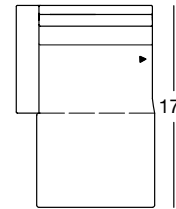

ASS-PSZ 170/114