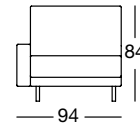

Design: freistil Design-Team

freistil
170

OVERVIEW OF RANGE – Armrest low

Front view/Top view

Closing chair, Armrest low: 92 cm

ASS 170/92

ASS 170/92

ASS 170/92

ASS 170/92

OVERVIEW OF RANGE – Armrest low

Front view/Top view

Closing chair with footstool, armrest low in two widths: 94, 114 cm

ASS-PSZ 170/94

ASS-PSZ 170/94

ASS-PSZ 170/114

ASS-PSZ 170/114