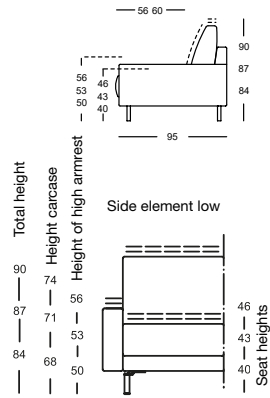

Sofa bench with footstool, armrest low in the width: 202 cm

SOB-PSZ 170/202

SOB-PSZ 170/202

SOB-PSZ 170/202

SOB-PSZ 170/202

Design: freistil Design-Team

freistil
170

ARMREST
HIGH

Design: freistil Design-Team

freistil
170

OVERVIEW OF RANGE – Armrest high

Front view/Top view

Sofa, armrest high in five widths: 144, 164, 184, 204, 224 cm

SOB 170/144

SOB 170/164

SOB 170/144