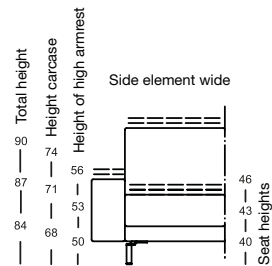

Design: freistil Design-Team

freistil
170

OVERVIEW OF RANGE – Armrest wide

Front view/Top view

Sofa, Armrest wide in five widths: 160, 180, 200, 220, 240 cm

OVERVIEW OF RANGE – Armrest wide

Front view/Top view

Sofa, Armrest wide in five widths: 160, 180, 200, 220, 240 cm