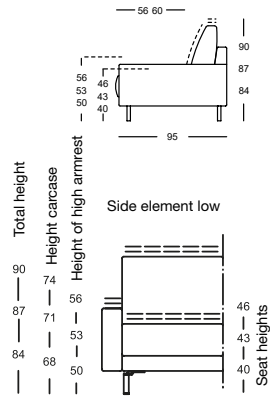

Design: freistil Design-Team

freistil
170

OVERVIEW OF RANGE – Armrest low

Front view/Top view

Closing chair, Armrest low: 92 cm

ASS 170/92

ASS 170/92

ASS 170/92

ASS 170/92

OVERVIEW OF RANGE – Armrest low

Front view/Top view

Closing chair with footstool, armrest low in two widths: 94, 114 cm

ASS-PSZ 170/94

ASS-PSZ 170/94

ASS-PSZ 170/114

ASS-PSZ 170/114