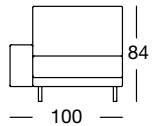

OVERVIEW OF RANGE – Armrest wide

Front view/Top view

Closing chair, Armrest wide, in width: 100 cm

ASS 170/92