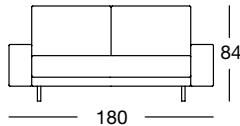

Sofa, Armrest wide in five widths: 160, 180, 200, 220, 240 cm

SOB 170/160

SOB 170/180

SOB 170/160

SOB 170/180

SOB 170/200

SOB 170/220

SOB 170/200