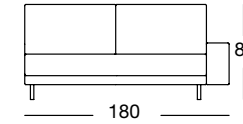

ASO 170/160

ASO 170/160

ASO 170/160

OVERVIEW OF RANGE – Armrest wide

Front view/Top view

Sectional sofa, armrest wide in five widths: 140, 160, 180, 200, 220 cm

ASO 170/180

ASO 170/180