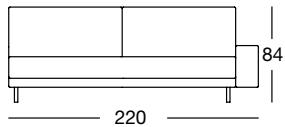

OVERVIEW OF RANGE – Armrest wide

Front view/Top view

Sectional sofa, armrest wide in five widths: 140, 160, 180, 200, 220 cm

220

84

ASO 170/220

220

84