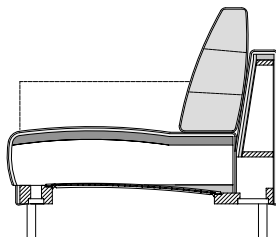

Design: freistil Design-Team

freistil 170

PROFILE

TECHNICAL DESIGN – Classic

- / Wooden inner frame
 - / Spring system: nosag spring
 - / Seat in polyurethane foam “density” 40 kg/m³
 - / Soft foam overlay
 - / Loose back cushion, chambered, filled with rhombus-shaped foam rods (80 %) and crimped, siliconised polyester fibres (20 %)
 - / Standard foot: Tubular steel leg, fine-grain, powder-coated RAL 9005 jet black
- The data of “density” can vary in a range of +/- 10 %.

TECHNICAL DESIGN – Lounge

- / Wooden inner frame
 - / Spring system: nosag spring
 - / Seat in polyurethane foam “density” 50 kg/m³
 - / Loose back cushion, chambered, filled with rhombus-shaped foam rods (80 %) and crimped, siliconised polyester fibres (20 %)
 - / Standard foot: Tubular steel leg, fine-grain, powder-coated RAL 9005 jet black
- The data of “density” can vary in a range of +/- 10 %.