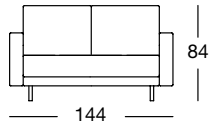

OVERVIEW OF RANGE – Armrest high

Front view/Top view

Sofa, armrest high in five widths: 144, 164, 184, 204, 224 cm

SOB 170/144