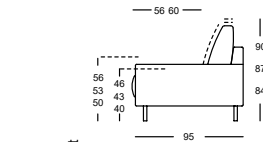

Design: freistil Design-Team

freistil
170

OVERVIEW OF RANGE – Armrest wide

Front view/Top view

Sofa bench with footstool, Armrest wide in width: 210 cm

SOB-PSZ 170/210

SOB-PSZ 170/210

Total height
90
87
84
Height carcass
74
71
68
Height of high armrest
56
53
50