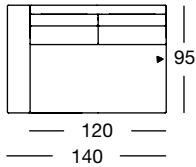

OVERVIEW OF RANGE – Armrest wide

Front view/Top view

Sectional sofa, armrest wide in five widths: 140, 160, 180, 200, 220 cm

ASO 170/140

ASO 170/140

ASO 170/140

ASO 170/140

ASO 170/160