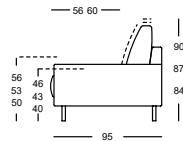

ASO 170/132