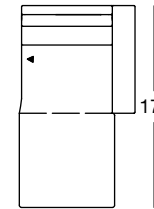

ASS-PSZ 170/94